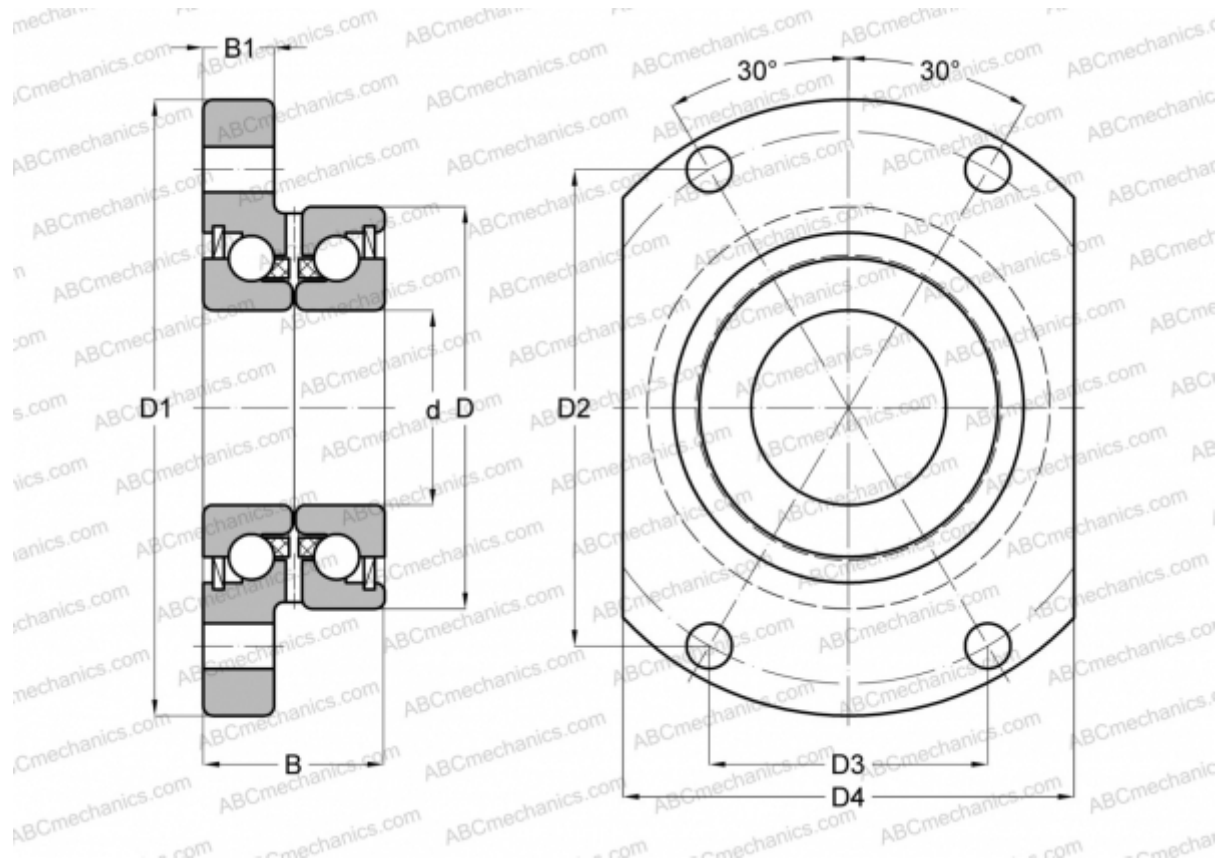

## ZKLFA1263-2Z INA

Axial angular contact ball bearing

TYPE: Ball bearings, Axial angular contact ball bearing, Unit, Series ZKLFA, double direction, with flange, gap seals on both side

### Technical specification

#### DIMENSIONS, MM

d	12,000
D	42,000
D1	63,000
D2	46,000
D3	26,500
D4	45,000
B	25,000
B1	10,000