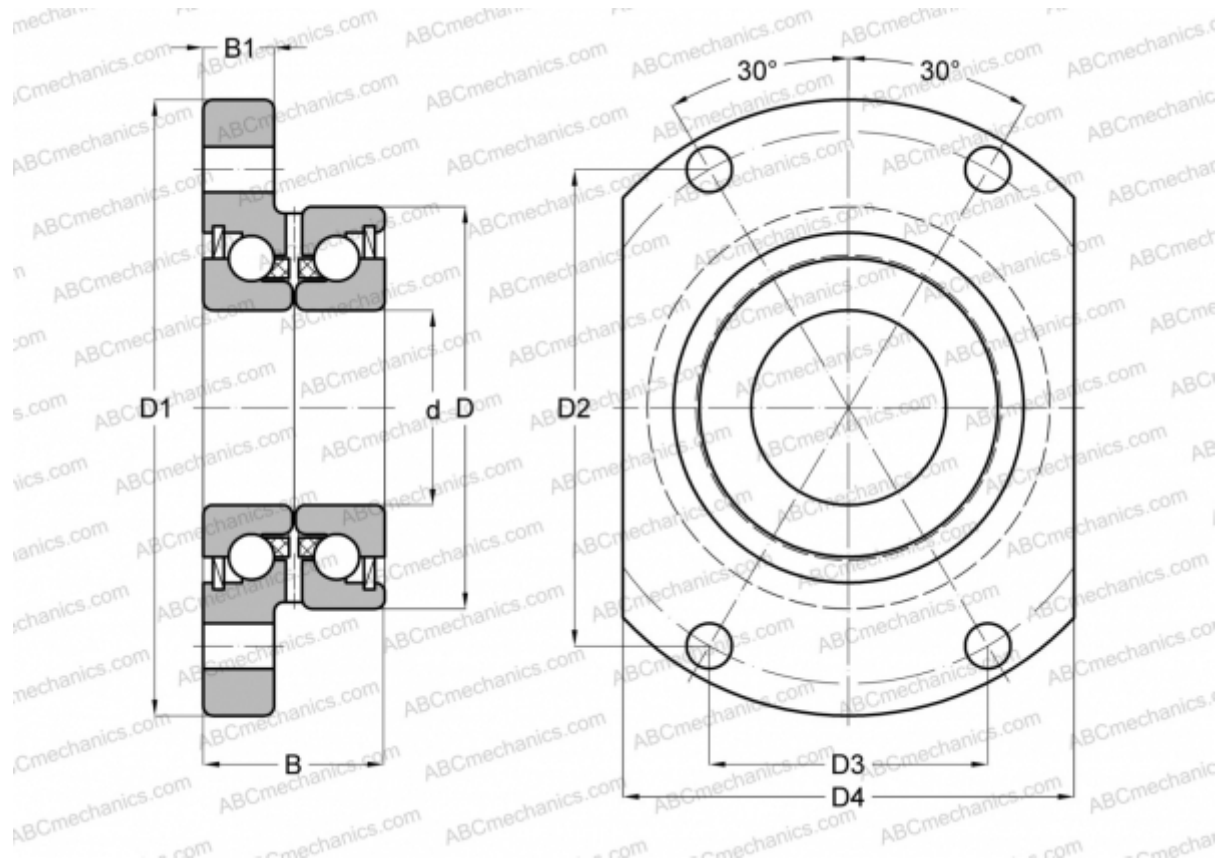

ZKLFA1563-2Z INA

Axial angular contact ball bearing

TYPE: Ball bearings, Axial angular contact ball bearing, Unit, Series ZKLFA, double direction, with flange, gap seals on both side

Technical specification

DIMENSIONS, MM

d	15,000
D	42,000
D1	63,000
D2	46,000
D3	26,500
D4	45,000
B	25,000
B1	10,000

MANUFACTURER

[INA](#)

CALCULATION DATA

Basic dynamic load rating, C	17,900 kN
Basic static load rating, Co	28,000 kN
Limiting speed	7000 r/min