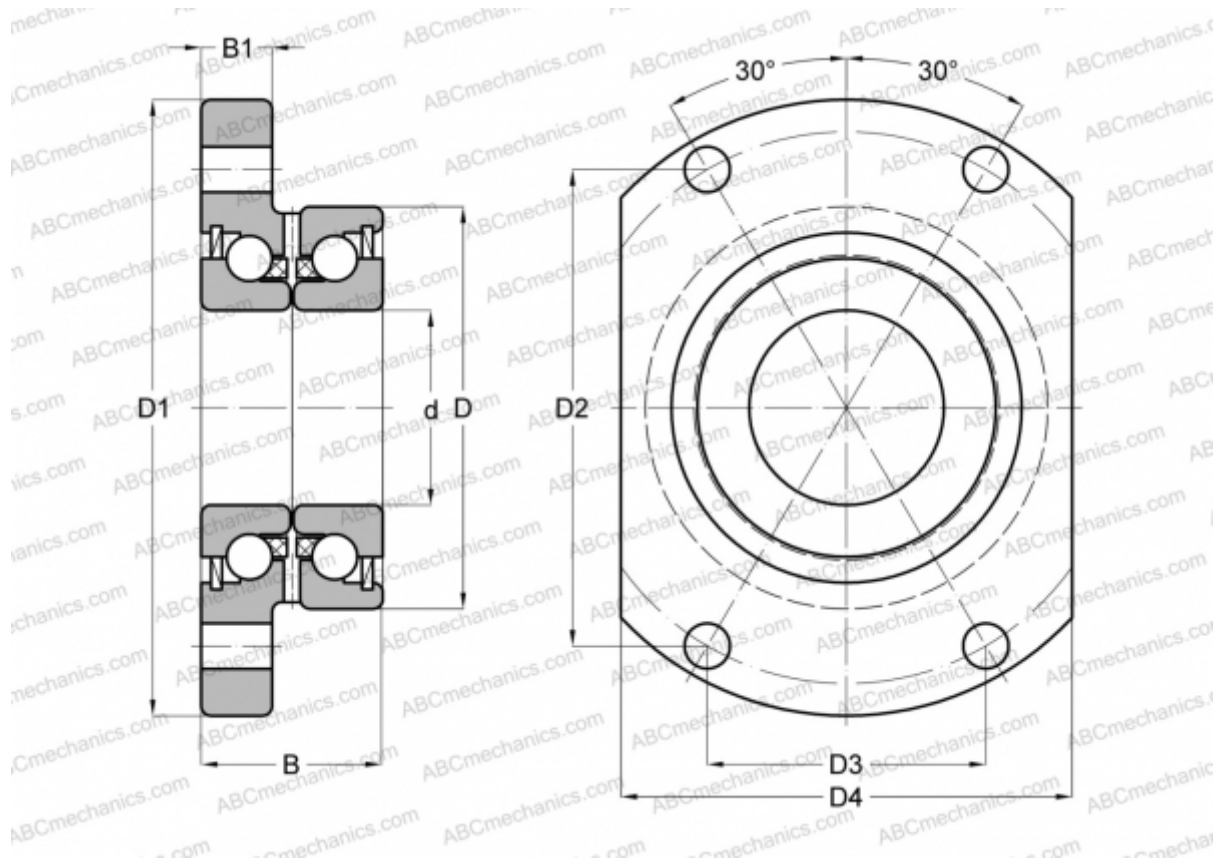

ZKLFA1263-2RS INA

Axial angular contact ball bearing

TYPE: Ball bearings, Axial angular contact ball bearing, Unit, Series ZKLFA, double direction, with flange, lip seals on both side

Technical specification

DIMENSIONS, MM

d	12,000
D	42,000
D1	63,000
D2	46,000
D3	26,500
D4	45,000
B	25,000
B1	10,000

MANUFACTURER

[INA](#)

CALCULATION DATA

Basic dynamic load rating, C	16,900 kN
Basic static load rating, Co	24,700 kN
Limiting speed	3800 r/min