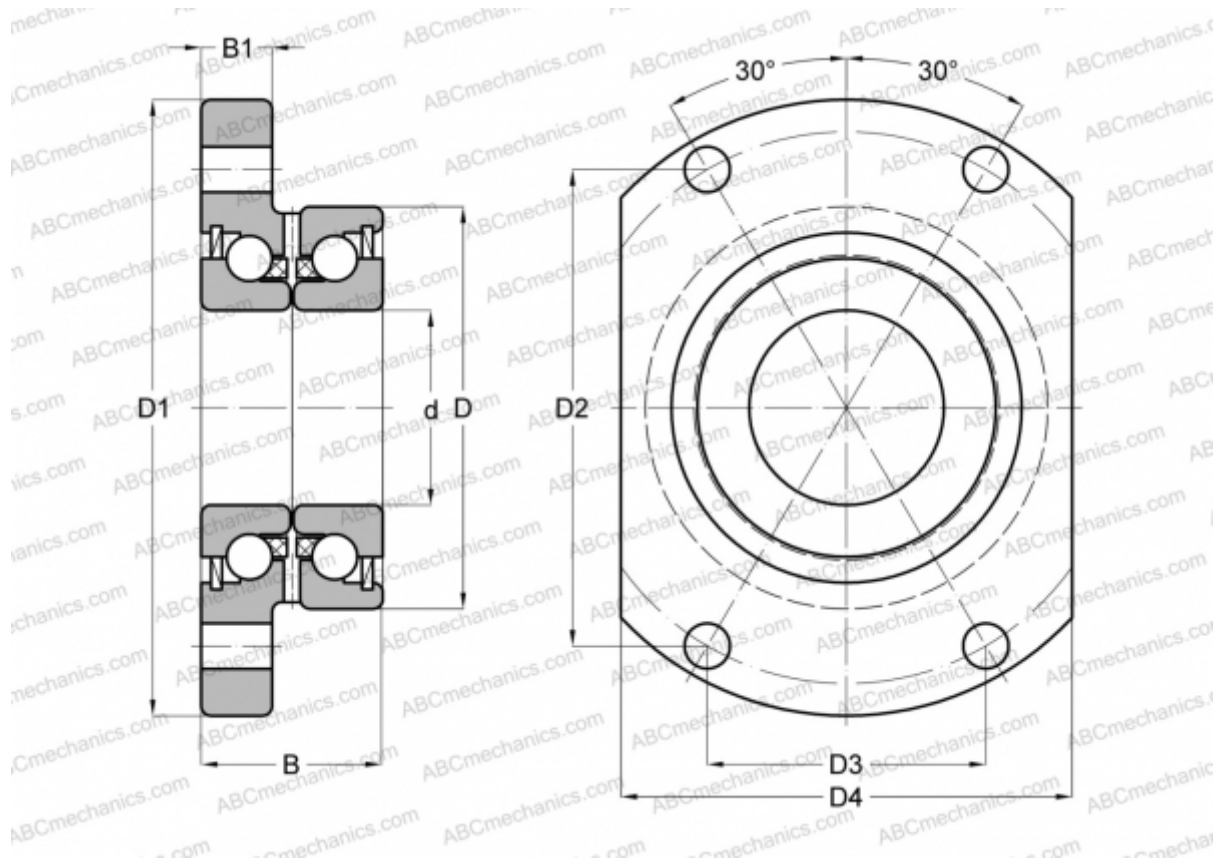

ZKLFA1563-2RS INA

Axial angular contact ball bearing

TYPE: Ball bearings, Axial angular contact ball bearing, Unit, Series ZKLFA, double direction, with flange, lip seals on both side

Technical specification

DIMENSIONS, MM

d	15,000
D	42,000
D1	63,000
D2	46,000
D3	26,500
D4	45,000
B	25,000
B1	10,000

MANUFACTURER

[INA](#)

CALCULATION DATA

Basic dynamic load rating, C	17,900 kN
Basic static load rating, Co	28,000 kN
Limiting speed	3500 r/min