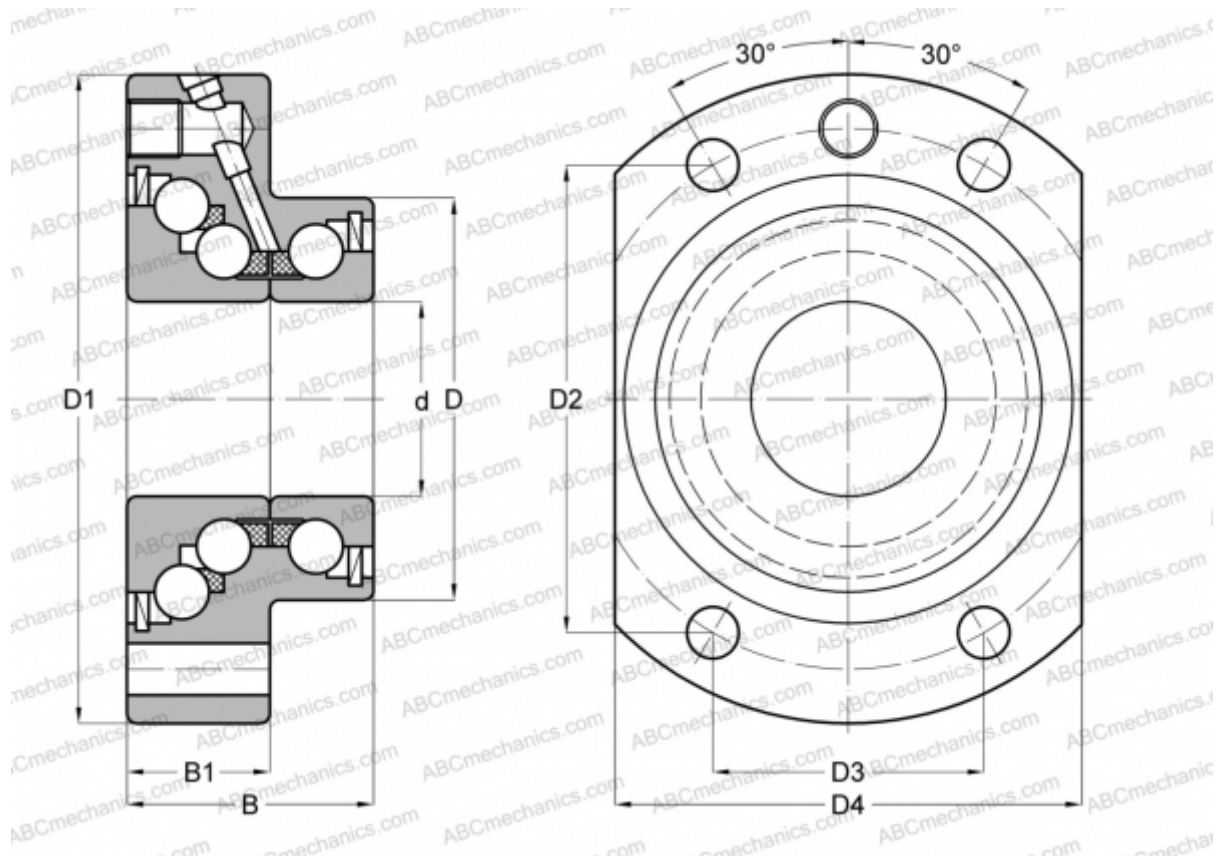

DKLFA1575-2RS INA

Axial angular contact ball bearing

TYPE: Ball bearings, Axial angular contact ball bearing, Unit, Series DKLFA, double direction, with flange, lip seals on both side

Technical specification

DIMENSIONS, MM

d	15,000
D	45,000
D1	75,000
D4	55,000
B	32,000
B1	18,000

MANUFACTURER

[INA](#)

CALCULATION DATA

Basic dynamic load rating, C	17,900 kN
Basic static load rating, Co	28,000 kN
Limiting speed	2600 r/min