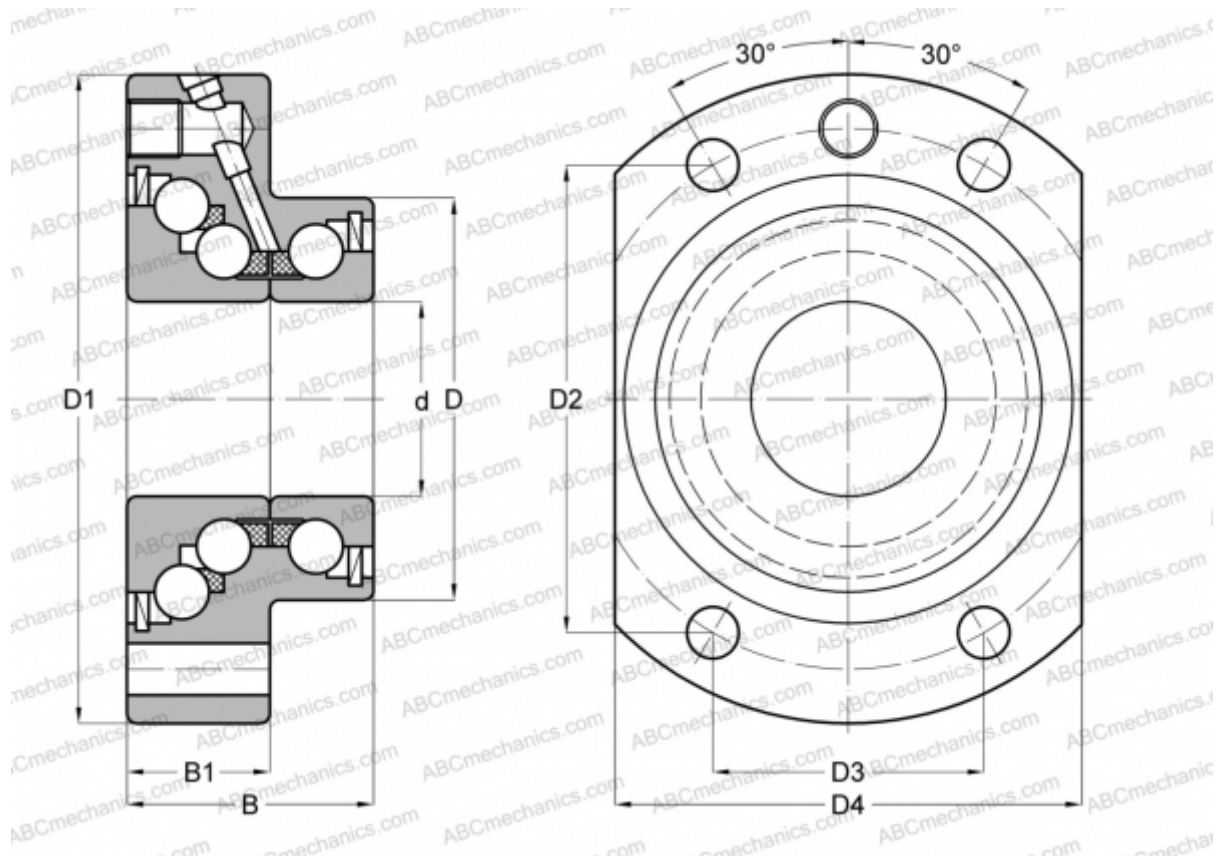

DKLFA2590-2RS INA

Axial angular contact ball bearing

TYPE: Ball bearings, Axial angular contact ball bearing, Unit, Series DKLFA, double direction, with flange, lip seals on both side

Technical specification

DIMENSIONS, MM

d	25,000
D	57,000
D1	90,000
D4	70,000
B	38,000
B1	22,000

MANUFACTURER

[INA](#)

CALCULATION DATA

Basic dynamic load rating, C	27,500 kN
Basic static load rating, Co	55,000 kN
Limiting speed	2000 r/min