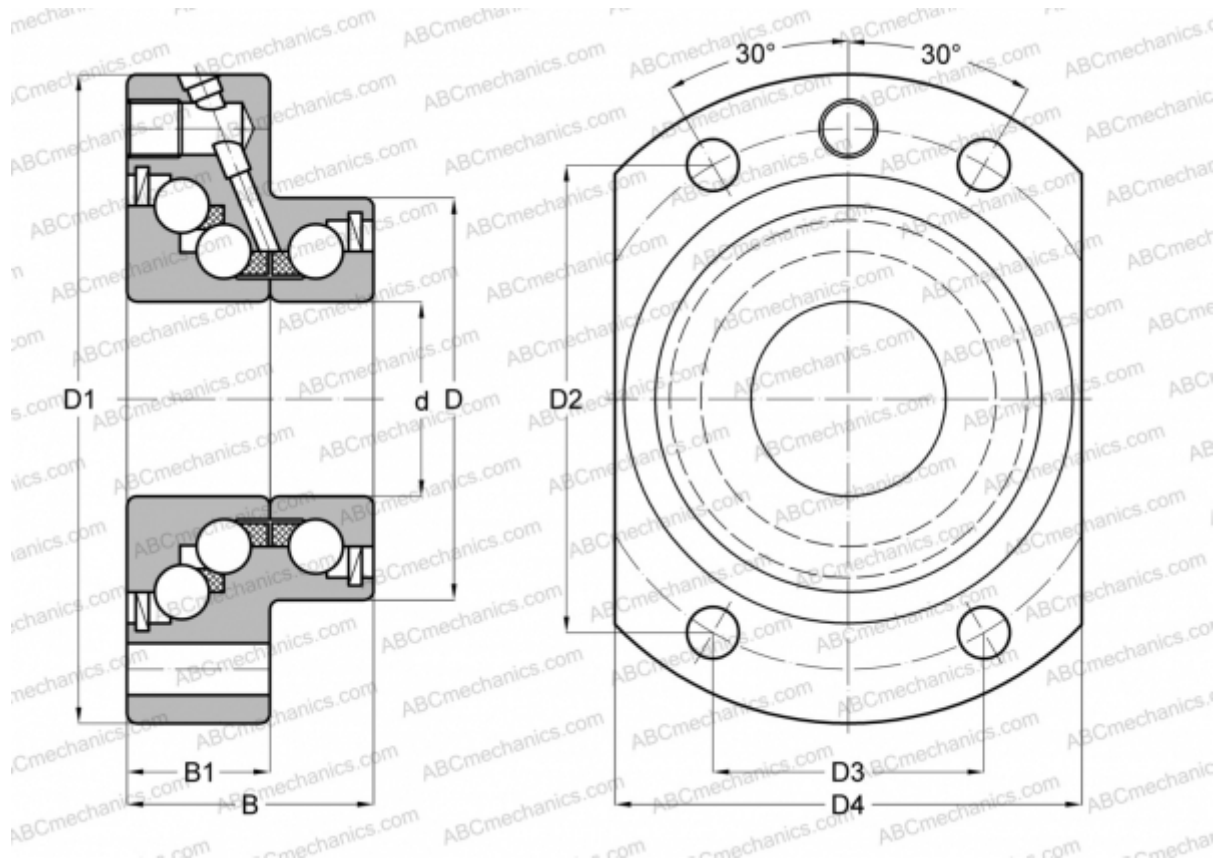

## DKLFA40115-2RS INA

Axial angular contact ball bearing

TYPE: Ball bearings, Axial angular contact ball bearing, Unit, Series DKLFA, double direction, with flange, lip seals on both side

### Technical specification

#### DIMENSIONS, MM

d	40,000
D	72,000
D1	115,000
D4	90,000
B	42,000
B1	23,000