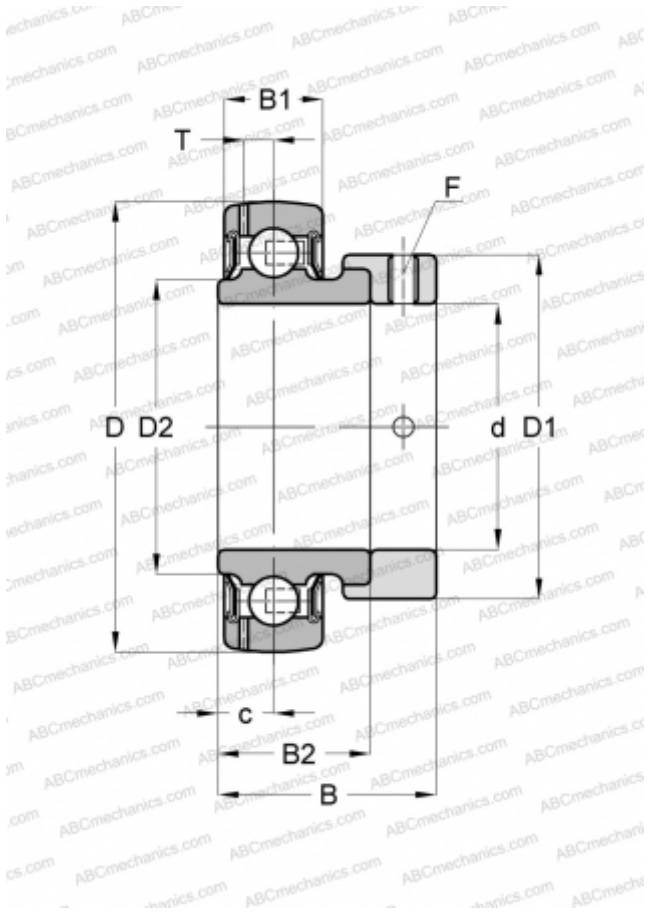

GRAE35-NPP-B ABC

Insert bearings

TYPE: Ball bearings, Radial insert bearings, With eccentric locking collar, Spherical outer ring, Seals on both side, P seal, relubrication

DIMENSIONS, MM

| | |
|----|--------|
| d | 35,000 |
| D | 72,000 |
| B | 39,000 |
| B1 | 19,000 |
| B2 | 25,400 |

MANUFACTURER

[ABC](#)

INTERCHANGE

| | |
|-----------|------------------------------|
| ASAHI | KH 207 AE |
| SKF | YET 207 |
| INA | GRAE35-NPP-B |
| AMI | KH207 |
| NTN | AEL207 |
| NSK | EN207S |
| FYH | SA207 |
| KOYO | SA207 |
| IPTCI | SA207 |
| PEER | FH207 |
| RHP | 1235-35 ECG |
| NEUTRAL | UE207 |
| FAFNIR | GRAE35RRB |
| MRC | YET207 |
| DODGE | INS-SXV-35M |
| LINK-BELT | WG2M35UL |
| FAG | 16207 |
| SNR | ES207G2 |