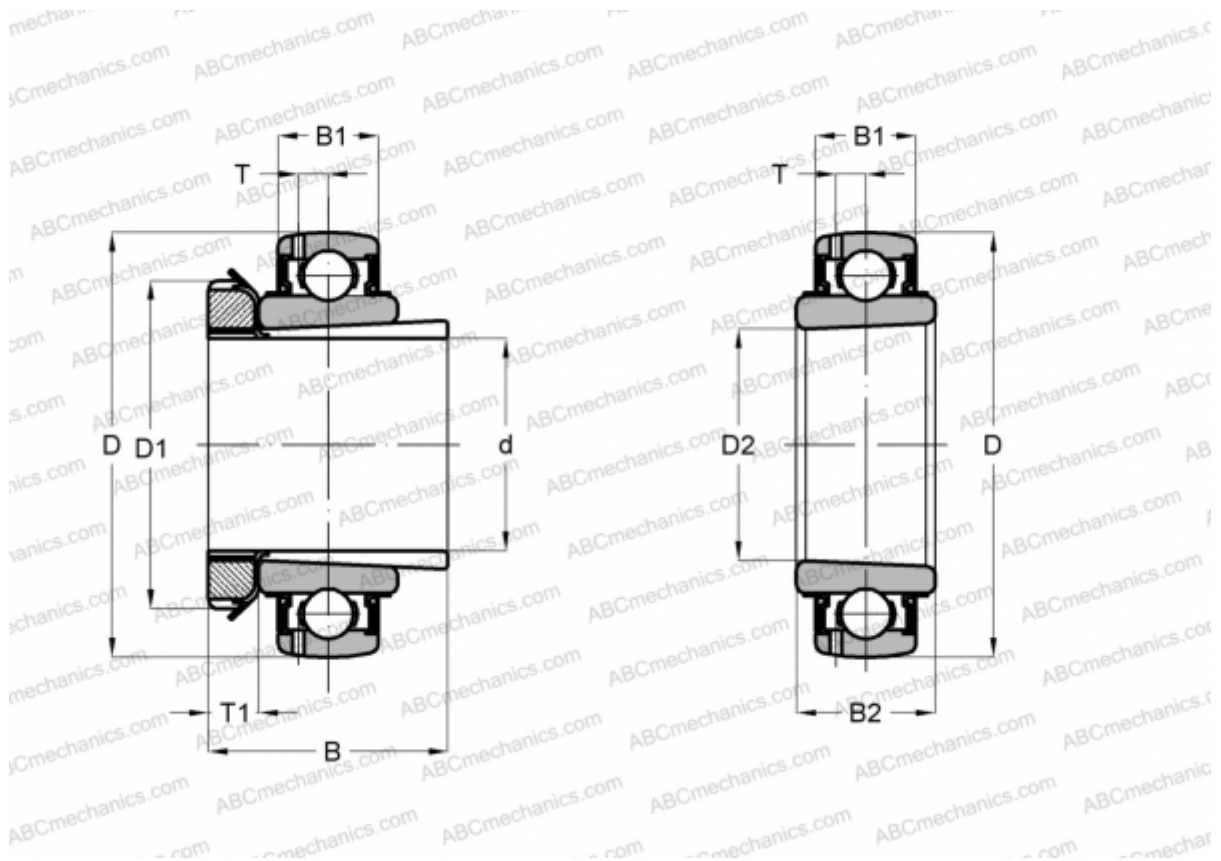

UK 205 + HE2305 ABC

Insert bearings

TYPE: Ball bearings, Radial insert bearings, With adapter sleeve, Spherical outer ring, Seals on both side, RSR seal, relubrication, inch size

Technical specification

DIMENSIONS, MM

d	19,050
D	51,999
D1	37,998
D2	25,001
B	35,001
B1	16,993
B2	23,012
T	4,496
T1	8,001

MANUFACTURER [ABC](#)

INTERCHANGE

SKF	YSA 205-2FK
ASAHI	UK 205 + HE2305
SNR	UK205+H-12