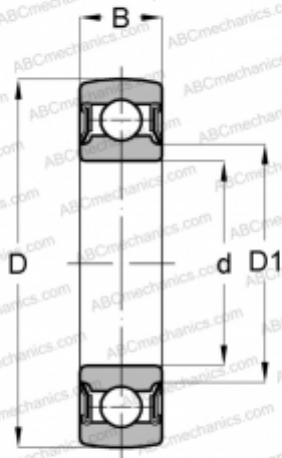

1726204-2RS1 ABC

Insert bearings

TYPE: Ball bearings, Radial insert bearings, Self-aligning, Spherical outer ring, Seals on both side, P seal, without re-lubrication

Technical specification

DIMENSIONS, MM

d	20,000
D	47,000
D1	28,800
B	14,000

MANUFACTURER

[ABC](#)

INTERCHANGE

SKF	1726204-2RS1
FKL	1726204 2RS
FAG	76204 2RS
INA	204-NPP-B
NSK	CS 204 DDU
NTN	CS 204 LLU