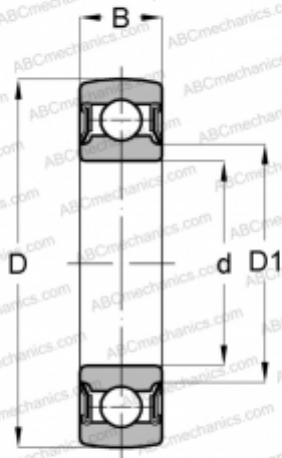

## 76204 2RS FAG

Insert bearings

TYPE: Ball bearings, Radial insert bearings, Self-aligning, Spherical outer ring, Seals on both side, P seal, without re-lubrication

### Technical specification

#### DIMENSIONS, MM

d	20,000
D	47,000
D1	28,800
B	14,000