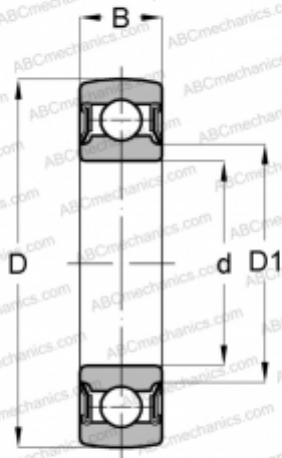

## 1726309-2RS1 ABC

Insert bearings

TYPE: Ball bearings, Radial insert bearings, Self-aligning, Spherical outer ring, Seals on both side, P seal, without re-lubrication

### Technical specification

#### DIMENSIONS, MM

d	45,000
D	100,000
D1	62,100
B	25,000