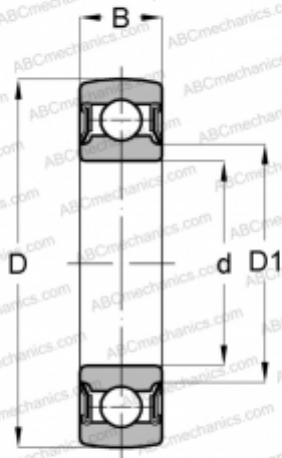

## 1726309 2RS FKL

Insert bearings

TYPE: Ball bearings, Radial insert bearings, Self-aligning, Spherical outer ring, Seals on both side, P seal, without re-lubrication

### Technical specification

#### DIMENSIONS, MM

d	45,000
D	100,000
D1	62,100
B	25,000