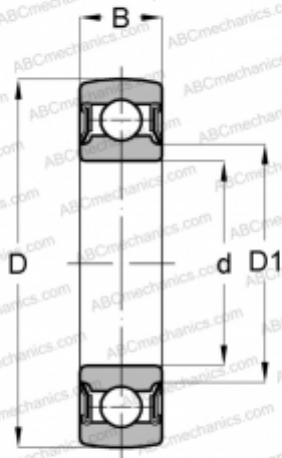

## 76309 2RS FAG

Insert bearings

TYPE: Ball bearings, Radial insert bearings, Self-aligning, Spherical outer ring, Seals on both side, P seal, without re-lubrication

### Technical specification

#### DIMENSIONS, MM

d	45,000
D	100,000
D1	62,100
B	25,000