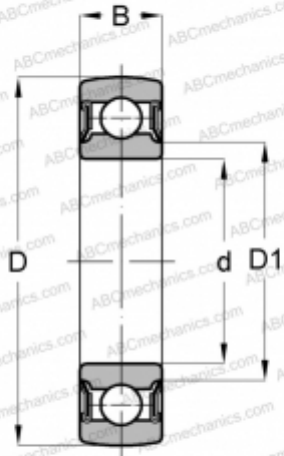

## CS 309 DDU NSK

Insert bearings

TYPE: Ball bearings, Radial insert bearings, Self-aligning, Spherical outer ring, Seals on both side, P seal, without re-lubrication

### Technical specification

#### DIMENSIONS, MM

d	45,000
D	100,000
D1	62,100
B	25,000