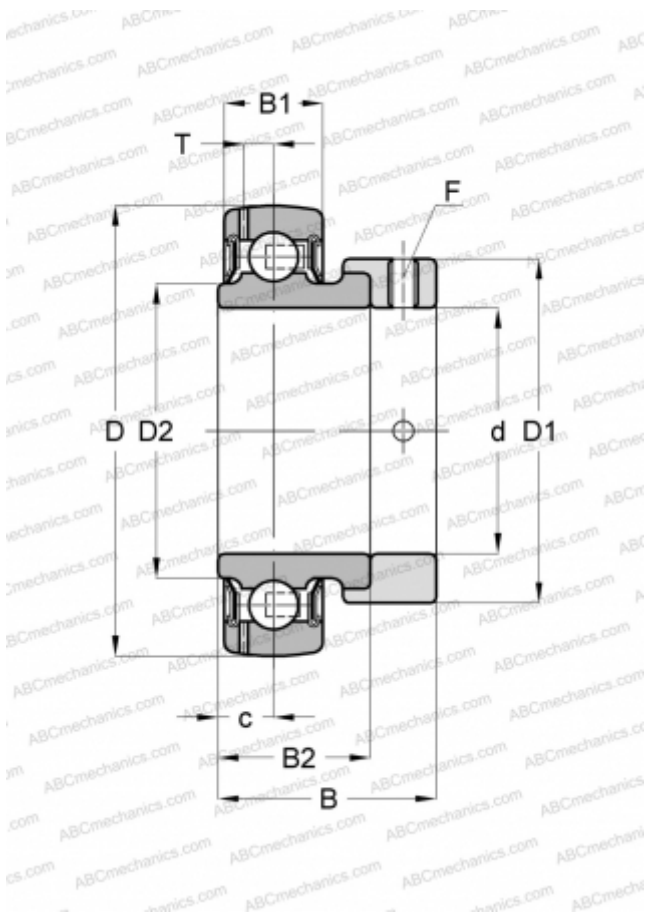

## SA201 KOYO

Insert bearings

TYPE: Ball bearings, Radial insert bearings, With eccentric locking collar, Spherical outer ring, Seals on both side, P seal, relubrication

### Technical specification

#### DIMENSIONS, MM

d	12,000
D	40,000
B	28,600
B1	12,000
B2	19,000