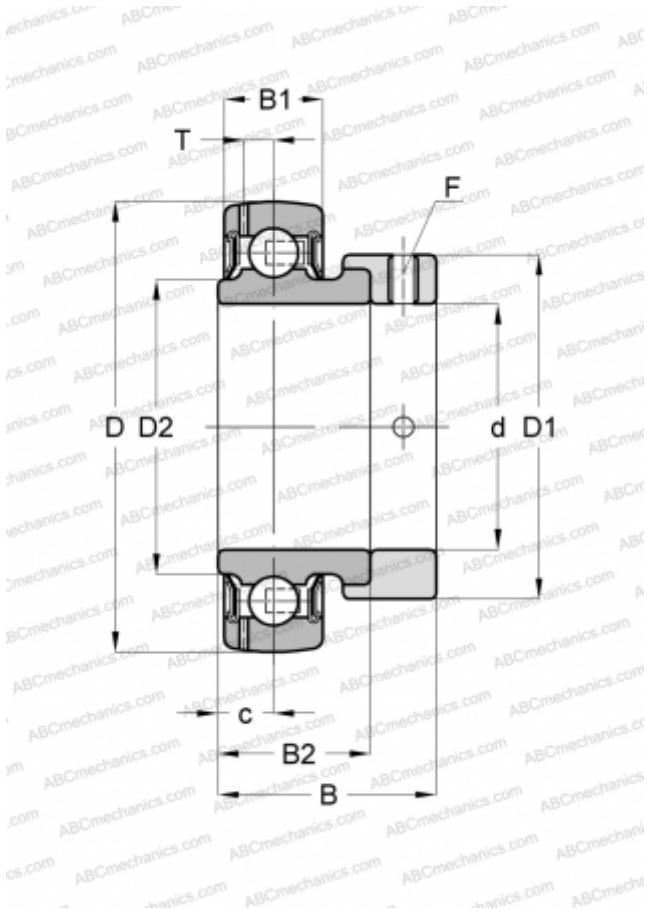

SA207 KOYO

Insert bearings

TYPE: Ball bearings, Radial insert bearings, With eccentric locking collar, Spherical outer ring, Seals on both side, P seal, relubrication

DIMENSIONS, MM

d	35,000
D	72,000
B	39,000
B1	19,000
B2	25,400