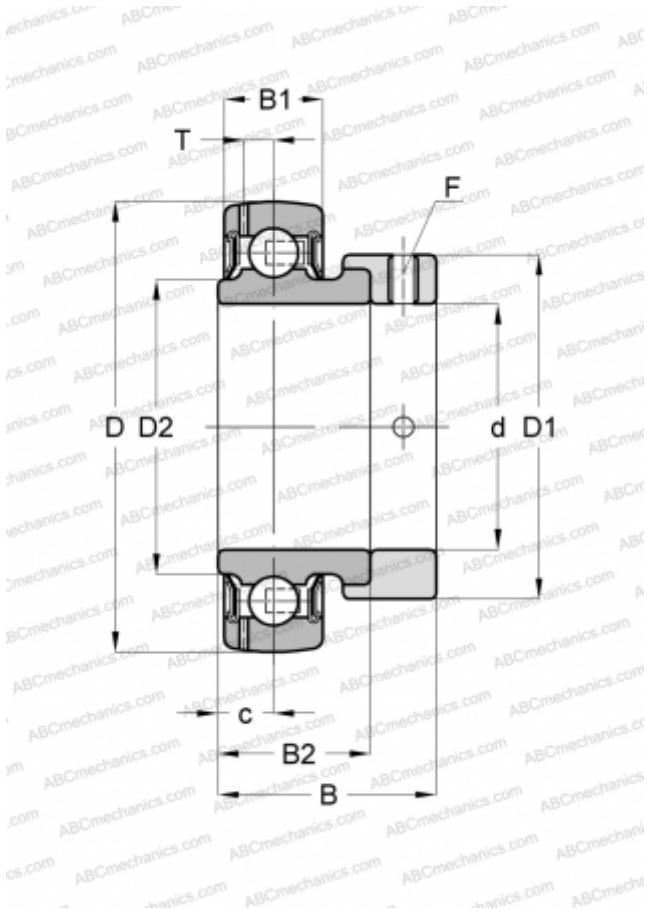

## 1235-35 ECG RHP

Insert bearings

TYPE: Ball bearings, Radial insert bearings, With eccentric locking collar, Spherical outer ring, Seals on both side, P seal, relubrication

### DIMENSIONS, MM

d	35,000
D	72,000
B	39,000
B1	19,000
B2	25,400

**MANUFACTURER**

[RHP](#)