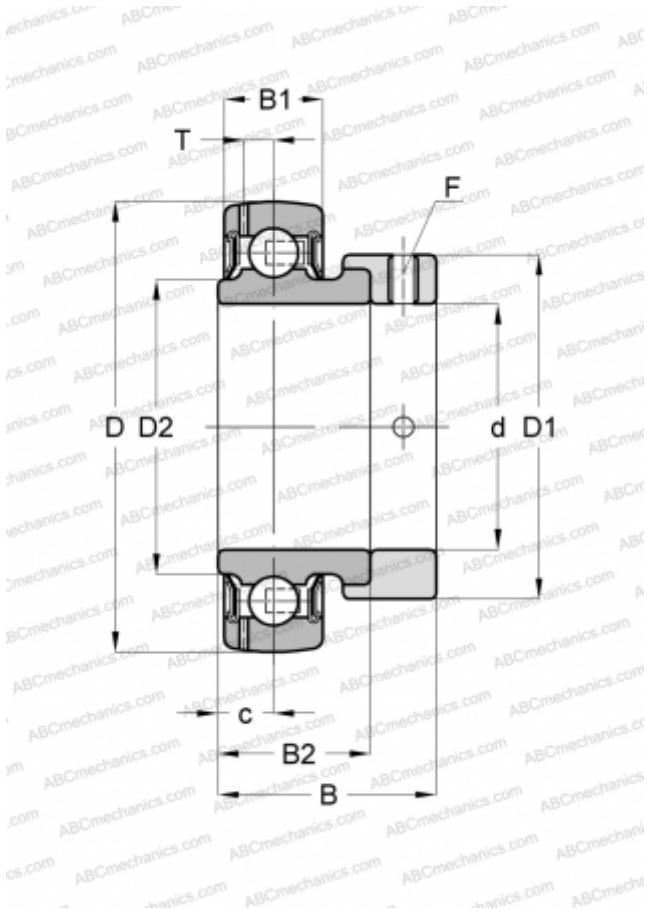

GRAE35RRB FAFNIR

Insert bearings

TYPE: Ball bearings, Radial insert bearings, With eccentric locking collar, Spherical outer ring, Seals on both side, P seal, relubrication

DIMENSIONS, MM

d	35,000
D	72,000
B	39,000
B1	19,000
B2	25,400