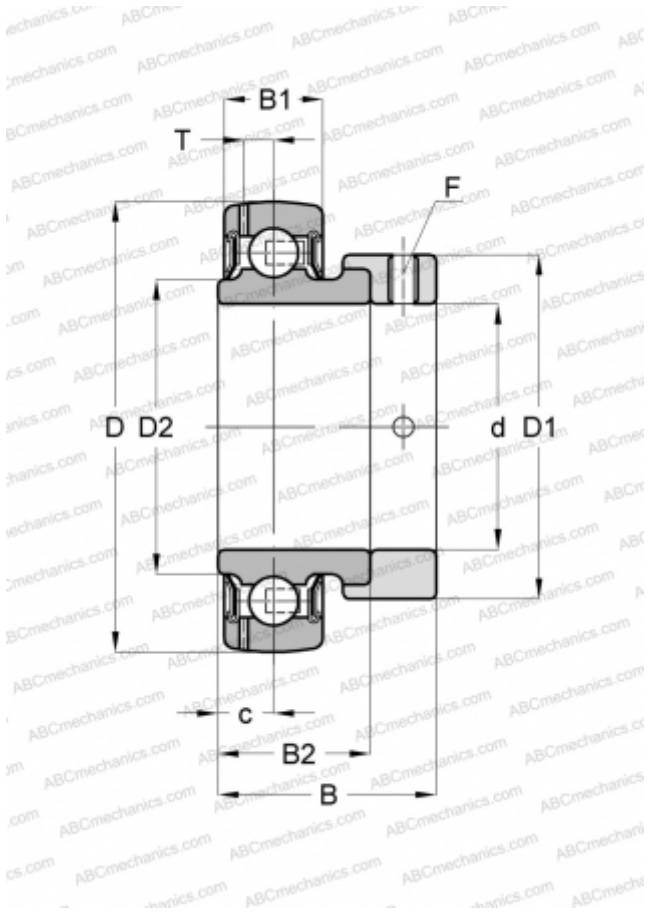

INS-SXV-35M DODGE

Insert bearings

TYPE: Ball bearings, Radial insert bearings, With eccentric locking collar, Spherical outer ring, Seals on both side, P seal, relubrication

DIMENSIONS, MM

d	35,000
D	72,000
B	39,000
B1	19,000
B2	25,400