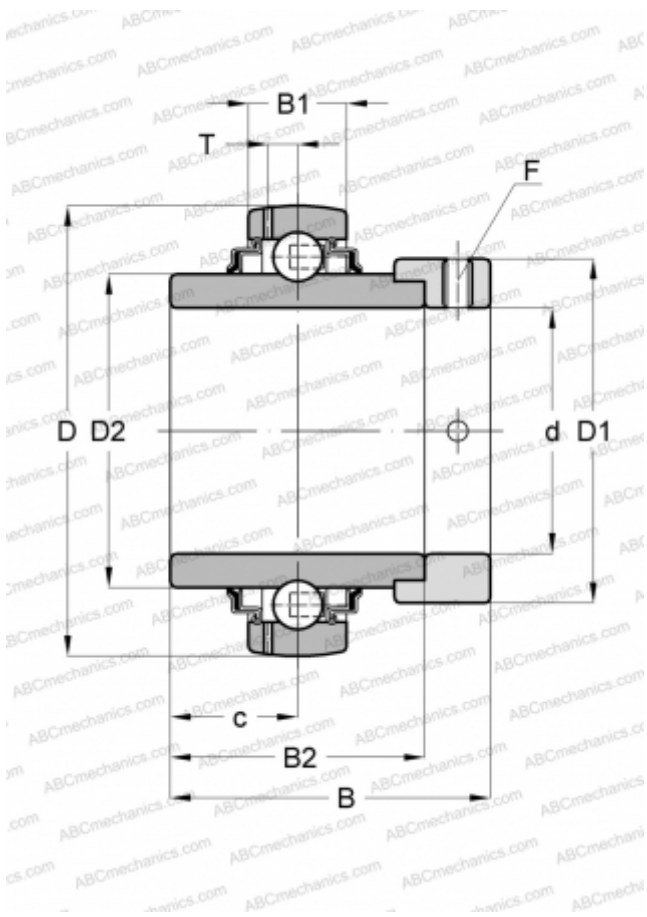

## EX202G2 ABC

Insert bearings

TYPE: Ball bearings, Radial insert bearings, With eccentric locking collar, Spherical outer ring, Seals on both side, R seal, relubrication

### Technical specification

#### DIMENSIONS, MM

d	15,000
D	47,000
B	43,500
B1	16,000
B2	34,000