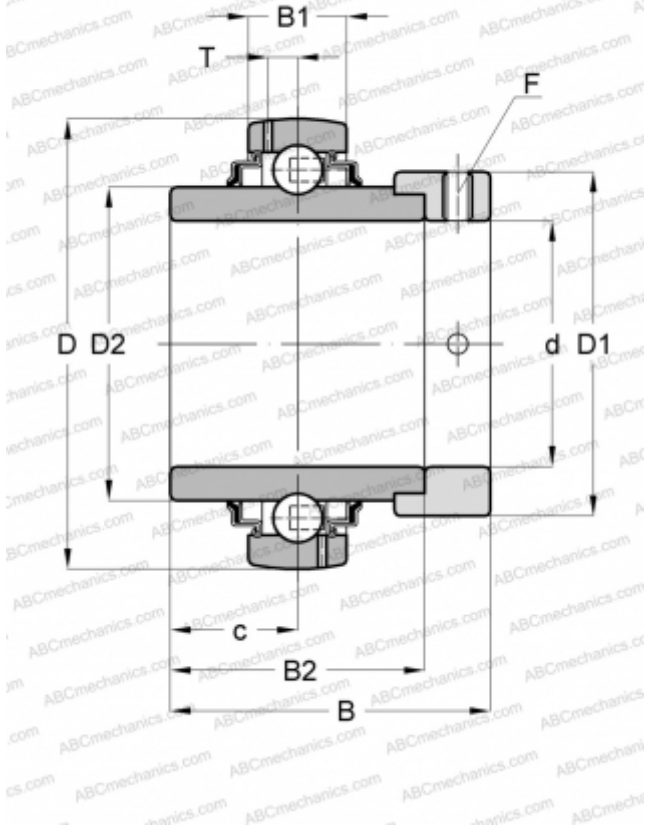

## EX201-08G2 ABC

Insert bearings

TYPE: Ball bearings, Radial insert bearings, With eccentric locking collar, Spherical outer ring, Seals on both side, R seal, relubrication, inch size

### Technical specification

#### DIMENSIONS, MM

|    |           |
|----|-----------|
| d  | 12,700    |
| D  | 47,000    |
| D1 | 33,300    |
| B  | 43,500    |
| B1 | 16,000    |
| B2 | 34,000    |
| c  | 17,000    |
| T  | 4,400     |
| F  | 1/4-28UNF |