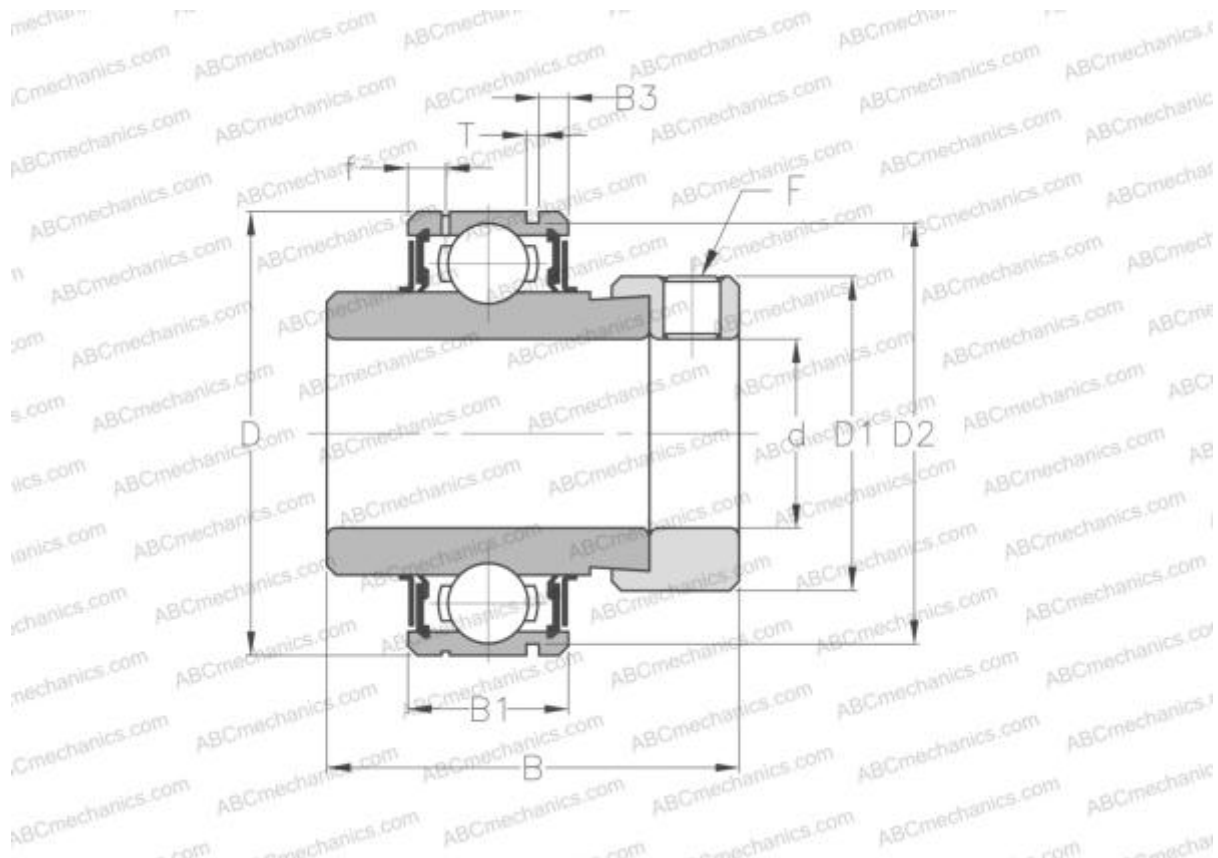

## CEX205 ABC

Insert bearings

TYPE: Ball bearings, Radial insert bearings, With eccentric locking collar, Cylindrical outer ring, snap ring, Seals on both side, relubrication

### Technical specification

#### DIMENSIONS, MM

d	25,000
D	52,000
D1	38,100
B	44,400
B1	17,000
B2	34,900
c	17,500
F	M6x1

**MANUFACTURER** [ABC](#)