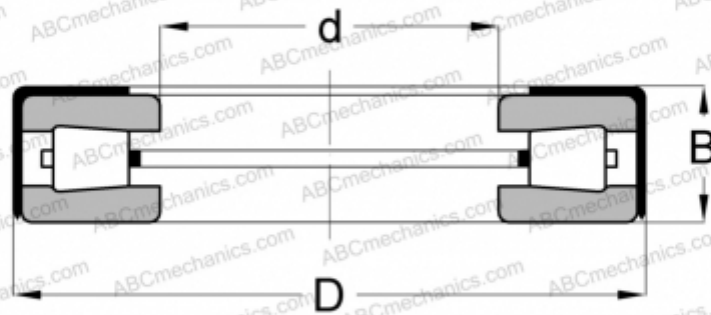

T63(W) TYPE A TIMKEN

Tapered roller thrust bearings

TYPE: Roller bearings, Tapered, Thrust, Type TTSP, with external holder

Technical specification

DIMENSIONS, MM

d	16,129
D	41,275
B	12,700

MANUFACTURER

[TIMKEN](#)