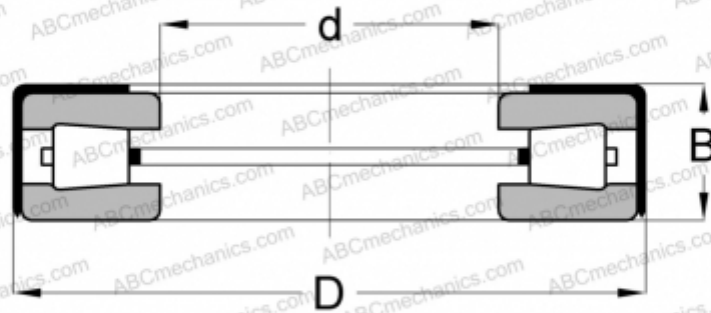

## T76(W) TYPE A TIMKEN

Tapered roller thrust bearings

TYPE: Roller bearings, Tapered, Thrust, Type TTSP, with external holder

### Technical specification

#### DIMENSIONS, MM

d	19,304
D	41,275
B	13,487