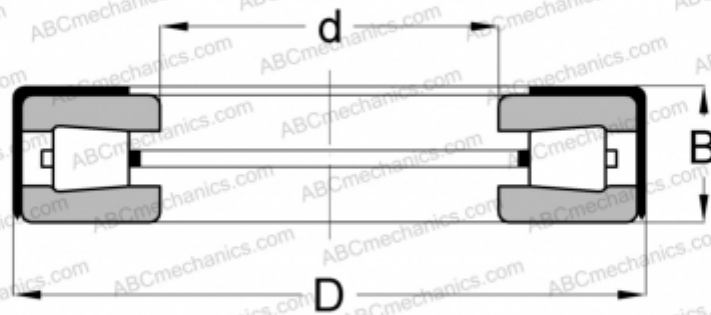

T77(W) TYPE A TIMKEN

Tapered roller thrust bearings

TYPE: Roller bearings, Tapered, Thrust, Type TTSP, with external holder

Technical specification

DIMENSIONS, MM

| | |
|---|--------|
| d | 19,304 |
| D | 41,275 |
| B | 12,700 |