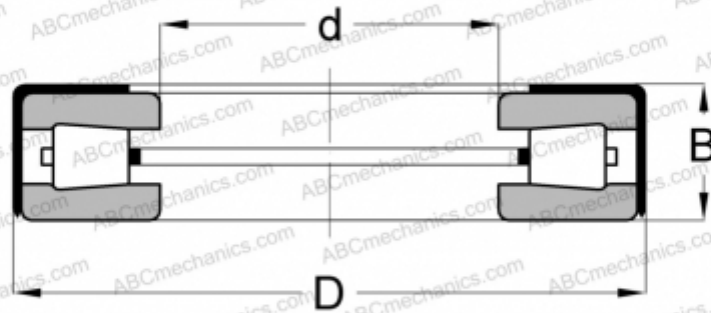

T82(W) TYPE A TIMKEN

Tapered roller thrust bearings

TYPE: Roller bearings, Tapered, Thrust, Type TTSP, with external holder

Technical specification

DIMENSIONS, MM

d	20,879
D	41,275
B	13,487

MANUFACTURER

[TIMKEN](#)