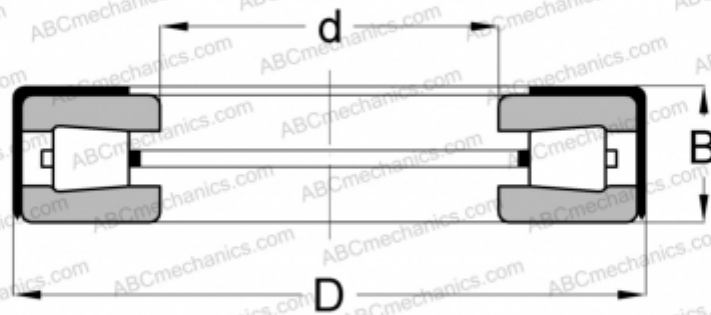

T88(W) TYPE A TIMKEN

Tapered roller thrust bearings

TYPE: Roller bearings, Tapered, Thrust, Type TTSP, with external holder

Technical specification

DIMENSIONS, MM

d	22,479
D	48,021
B	15,088

MANUFACTURER

[TIMKEN](#)