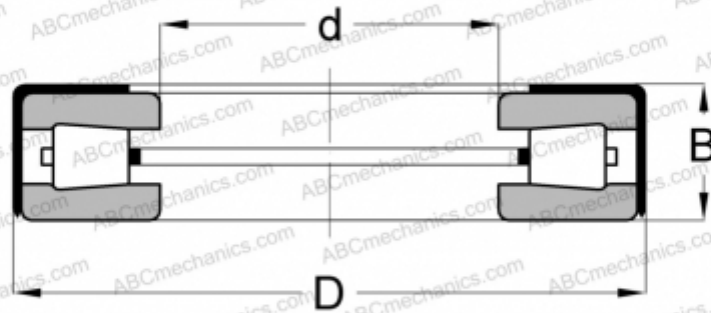

## T89 TYPE A TIMKEN

Tapered roller thrust bearings

TYPE: Roller bearings, Tapered, Thrust, Type TTSP, with external holder

### Technical specification

#### DIMENSIONS, MM

d	22,479
D	48,021
B	15,875