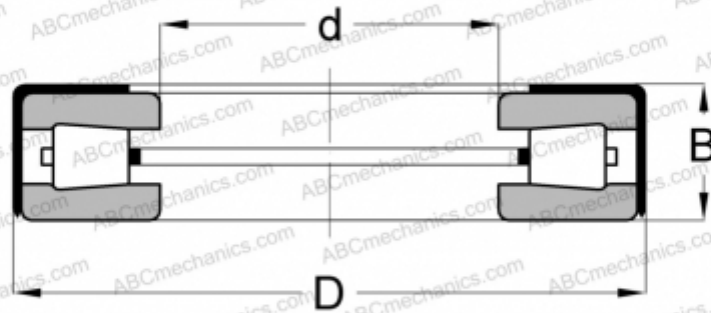

## T92 TYPE B TIMKEN

Tapered roller thrust bearings

TYPE: Roller bearings, Tapered, Thrust, Type TTSP, with external holder

### Technical specification

#### DIMENSIONS, MM

d	23,825
D	44,958
B	13,487