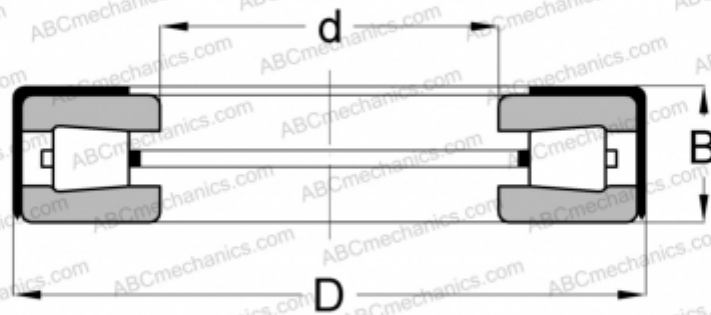

T93 TYPE A TIMKEN

Tapered roller thrust bearings

TYPE: Roller bearings, Tapered, Thrust, Type TTSP, with external holder

Technical specification

DIMENSIONS, MM

d	24,054
D	44,958
B	13,487

MANUFACTURER

[TIMKEN](#)