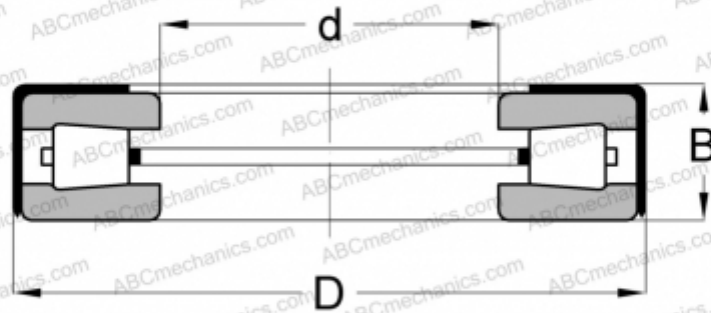

T94(W) TYPE A TIMKEN

Tapered roller thrust bearings

TYPE: Roller bearings, Tapered, Thrust, Type TTSP, with external holder

Technical specification

DIMENSIONS, MM

d	24,054
D	48,021
B	15,088

MANUFACTURER

[TIMKEN](#)