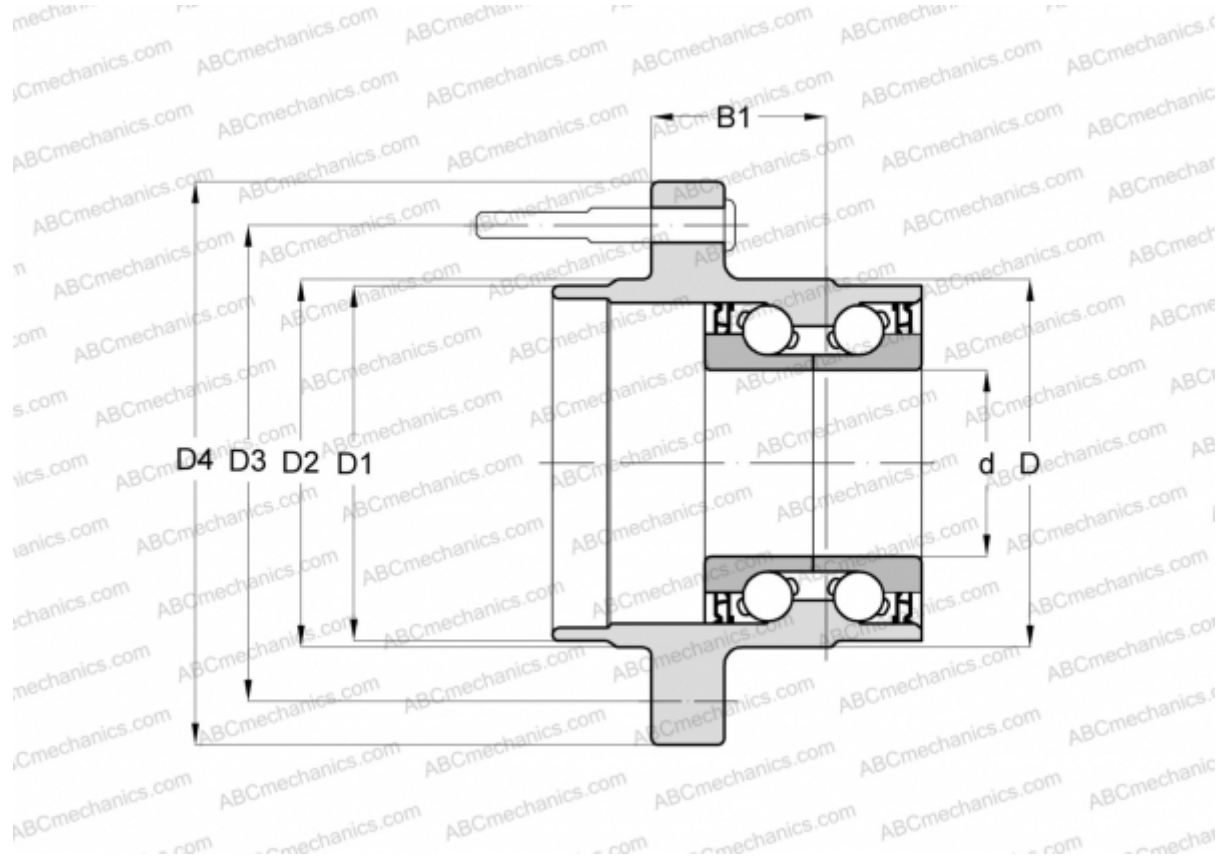

## 102105 FAG

Angular contact ball bearings

TYPE: Ball bearings, Angular contact ball bearing, Double row, Hub bearing (unit), Generation 2

### Technical specification

#### DIMENSIONS, MM

|    |         |
|----|---------|
| d  | 27,000  |
| D  | 64,000  |
| D1 | 59,000  |
| D2 | 68,000  |
| D3 | 100,000 |
| D4 | 134,000 |
| B1 | 52,500  |

**MANUFACTURER** [FAG](#)