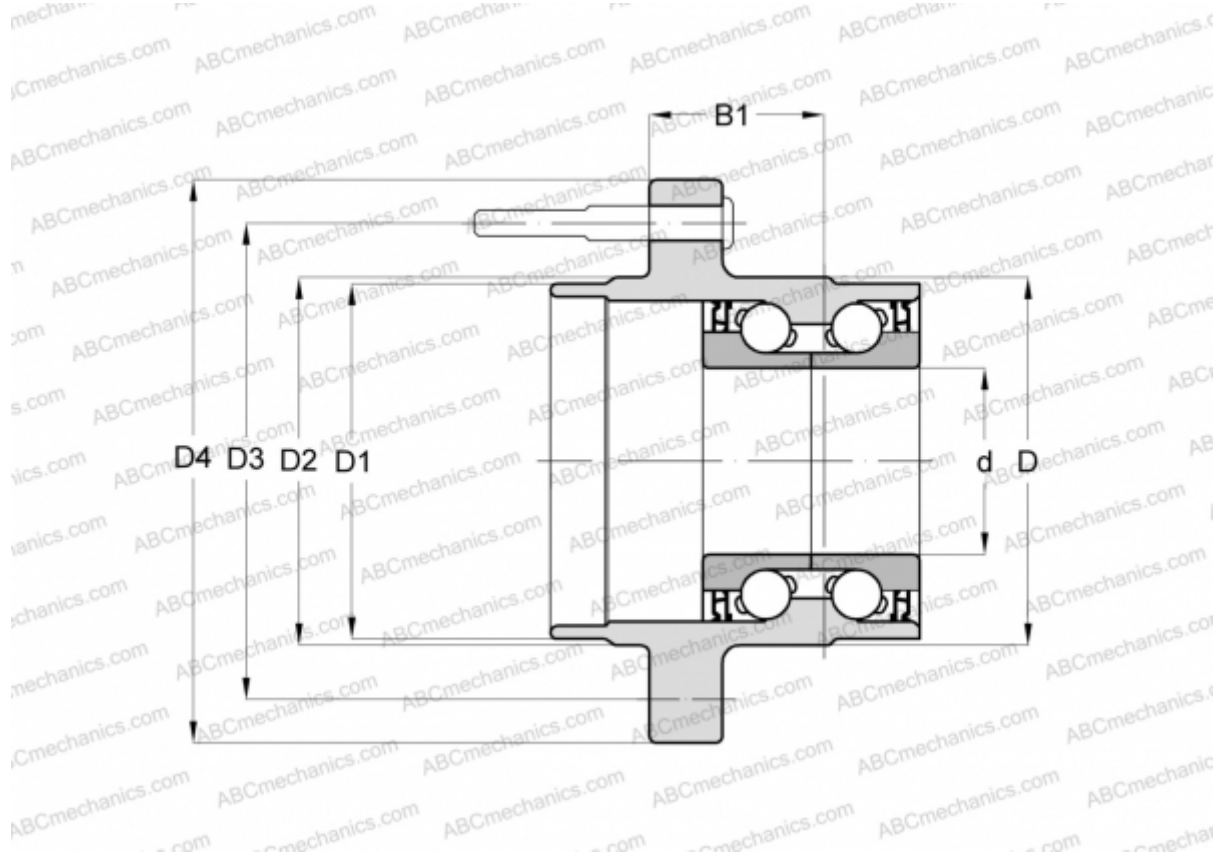

512025 FEDERAL-MOGUL

Angular contact ball bearings

TYPE: Ball bearings, Angular contact ball bearing, Double row, Hub bearing (unit), Generation 2

Technical specification

DIMENSIONS, MM

d	27,000
D	64,000
D1	59,000
D2	68,000
D3	100,000
D4	134,000
B1	52,500