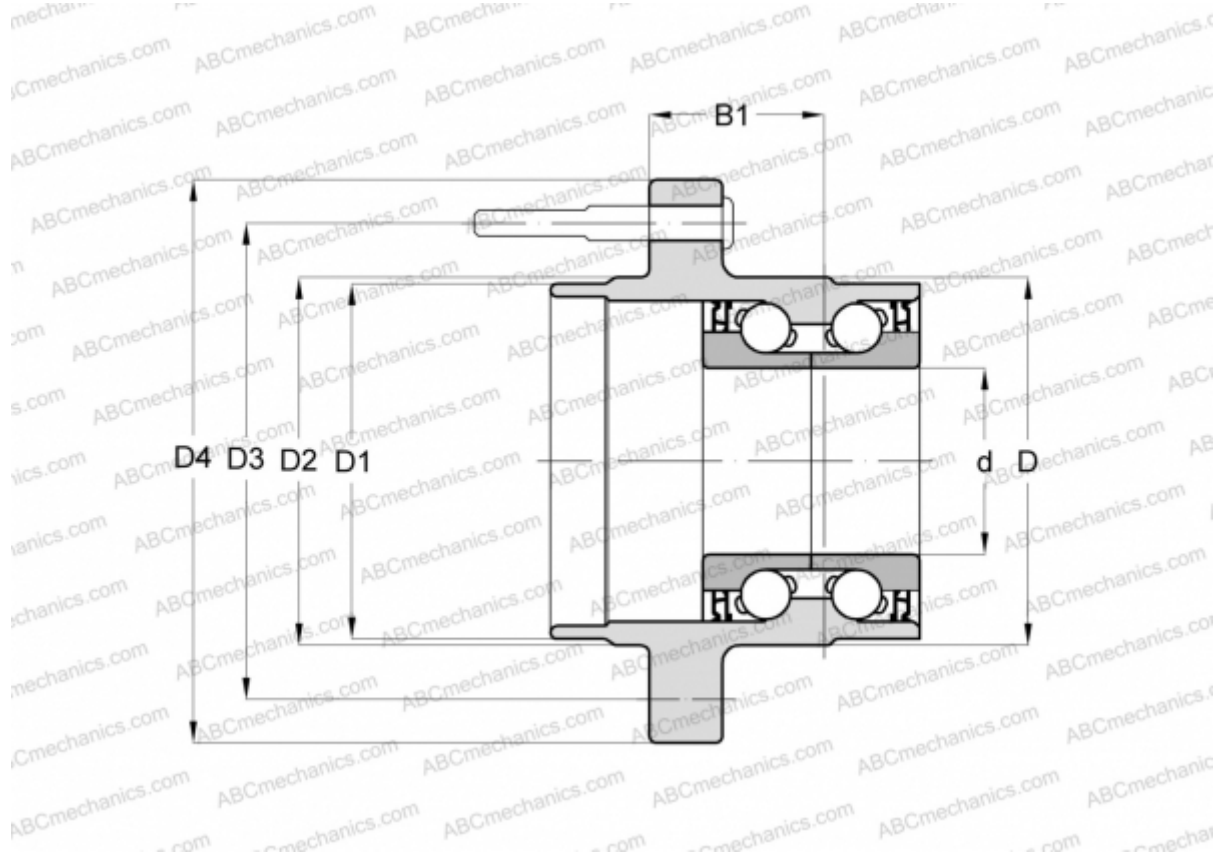

## 27BWK04LY-2-F NSK

Angular contact ball bearings

TYPE: Ball bearings, Angular contact ball bearing, Double row, Hub bearing (unit), Generation 2

### Technical specification

#### DIMENSIONS, MM

d	27,000
D	64,000
D1	59,000
D2	68,000
D3	100,000
D4	134,000
B1	52,500

**MANUFACTURER** [NSK](#)