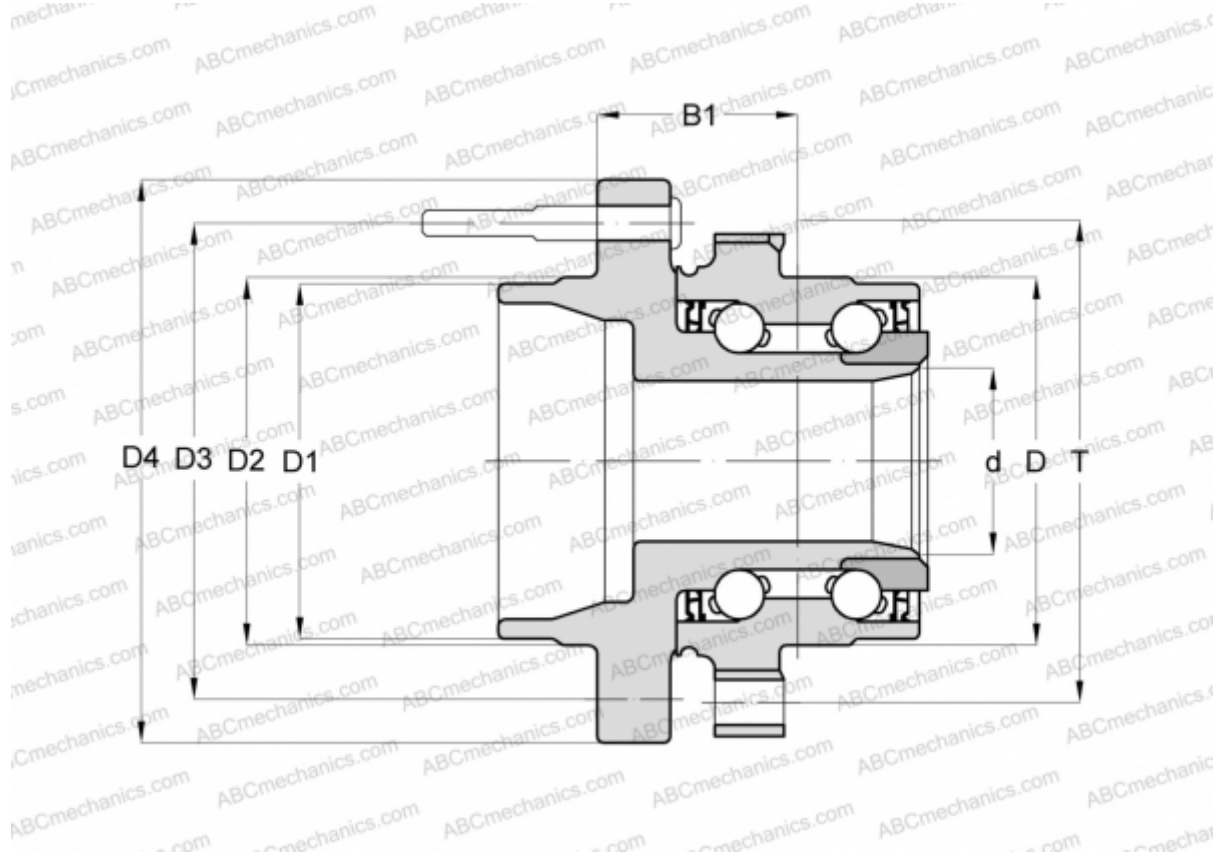

101621 FAG

Angular contact ball bearings

TYPE: Ball bearings, Angular contact ball bearing, Double row, Hub bearing (unit), Generation 3

Technical specification

DIMENSIONS, MM

D	74,000
D1	56,000
D2	64,100
D3	100,000
D4	137,500
B1	56,500
T	93,200