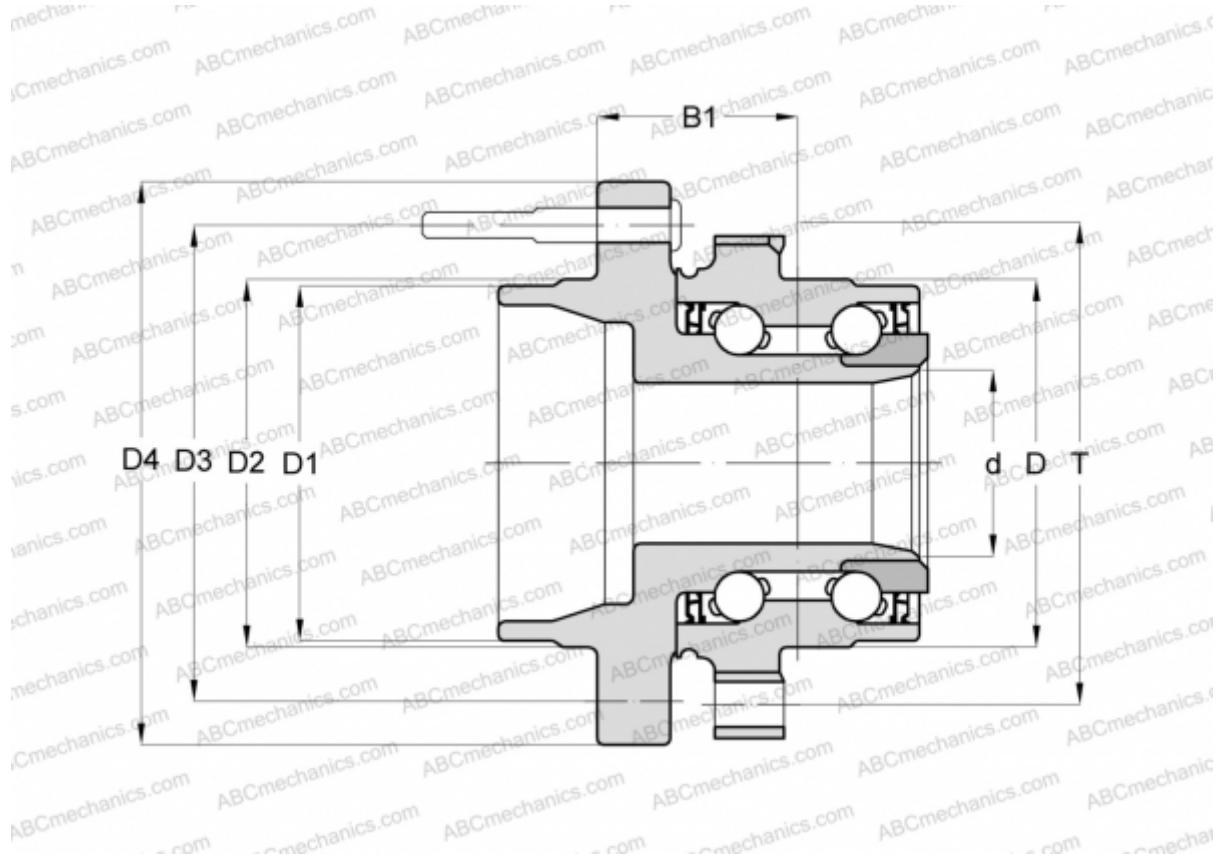

BR930375 SKF

Angular contact ball bearings

TYPE: Ball bearings, Angular contact ball bearing, Double row, Hub bearing (unit), Generation 3

Technical specification

DIMENSIONS, MM

D	74,000
D1	56,000
D2	64,100
D3	100,000
D4	137,500
B1	56,500
T	93,200