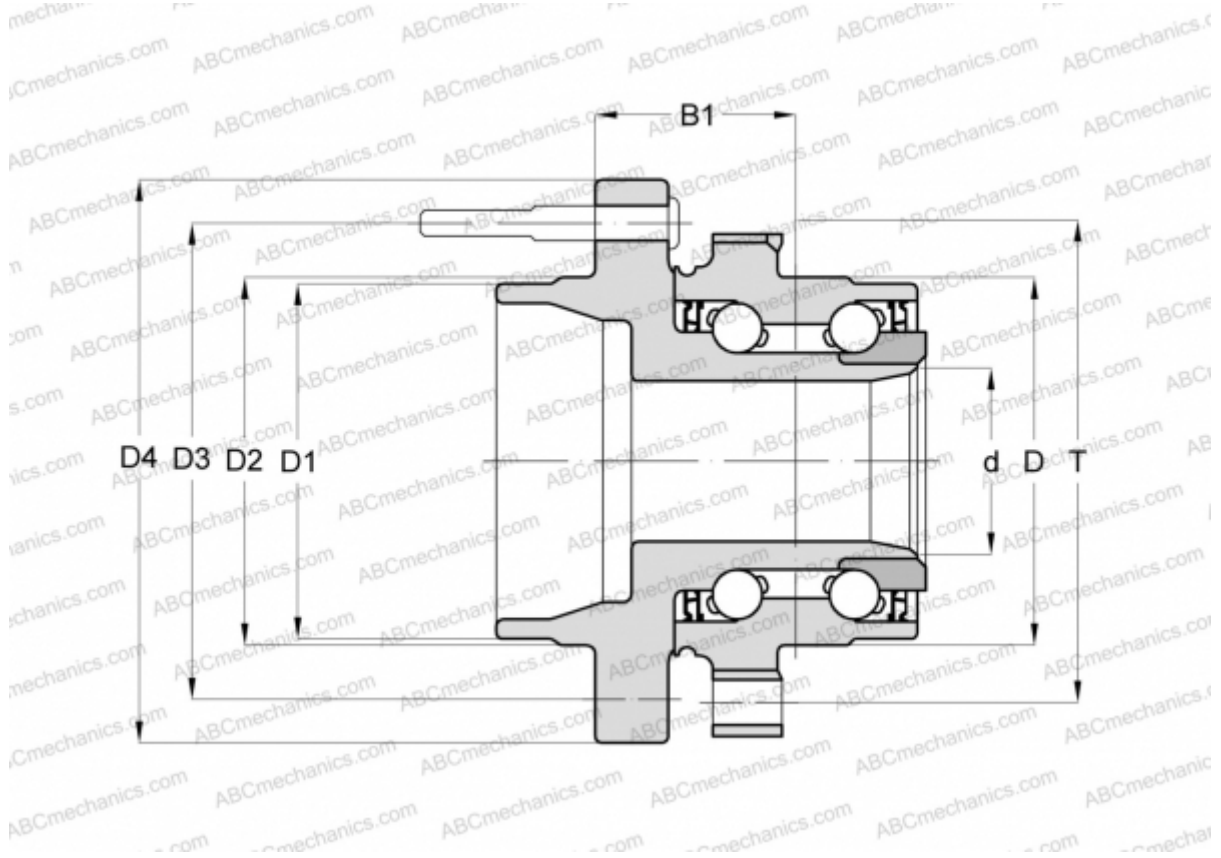

## 513226 FEDERAL-MOGUL

Angular contact ball bearings

TYPE: Ball bearings, Angular contact ball bearing, Double row, Hub bearing (unit), Generation 3

### Technical specification

#### DIMENSIONS, MM

D	80,900
D1	56,000
D2	64,000
D3	100,000
D4	137,500
B1	44,000
T	102,000