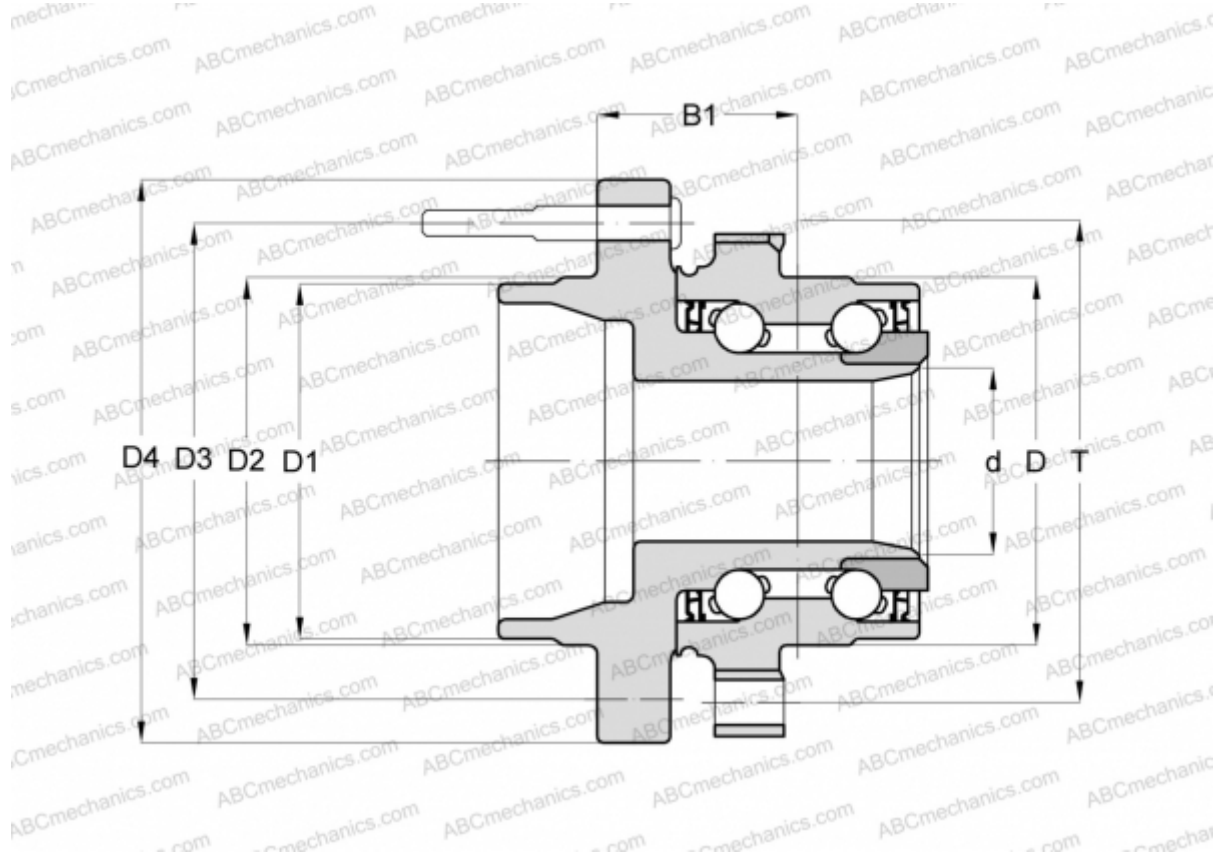

## BR930374 SKF

Angular contact ball bearings

TYPE: Ball bearings, Angular contact ball bearing, Double row, Hub bearing (unit), Generation 3

### Technical specification

#### DIMENSIONS, MM

D	80,900
D1	56,000
D2	64,000
D3	100,000
D4	137,500
B1	44,000
T	102,000