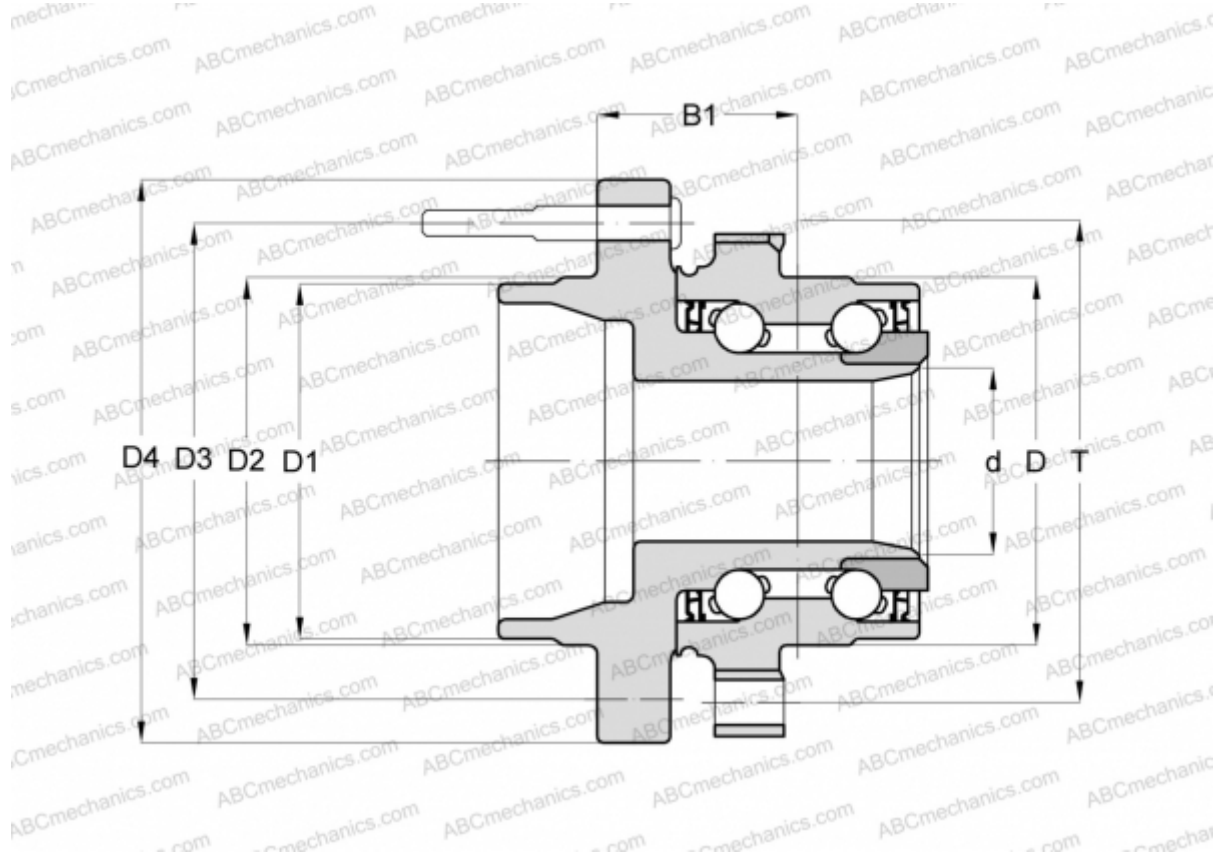

101742 FAG

Angular contact ball bearings

TYPE: Ball bearings, Angular contact ball bearing, Double row, Hub bearing (unit), Generation 3

Technical specification

DIMENSIONS, MM

D	74,000
D1	56,000
D2	64,000
D3	100,000
D4	137,490
B1	32,000
T	93,000