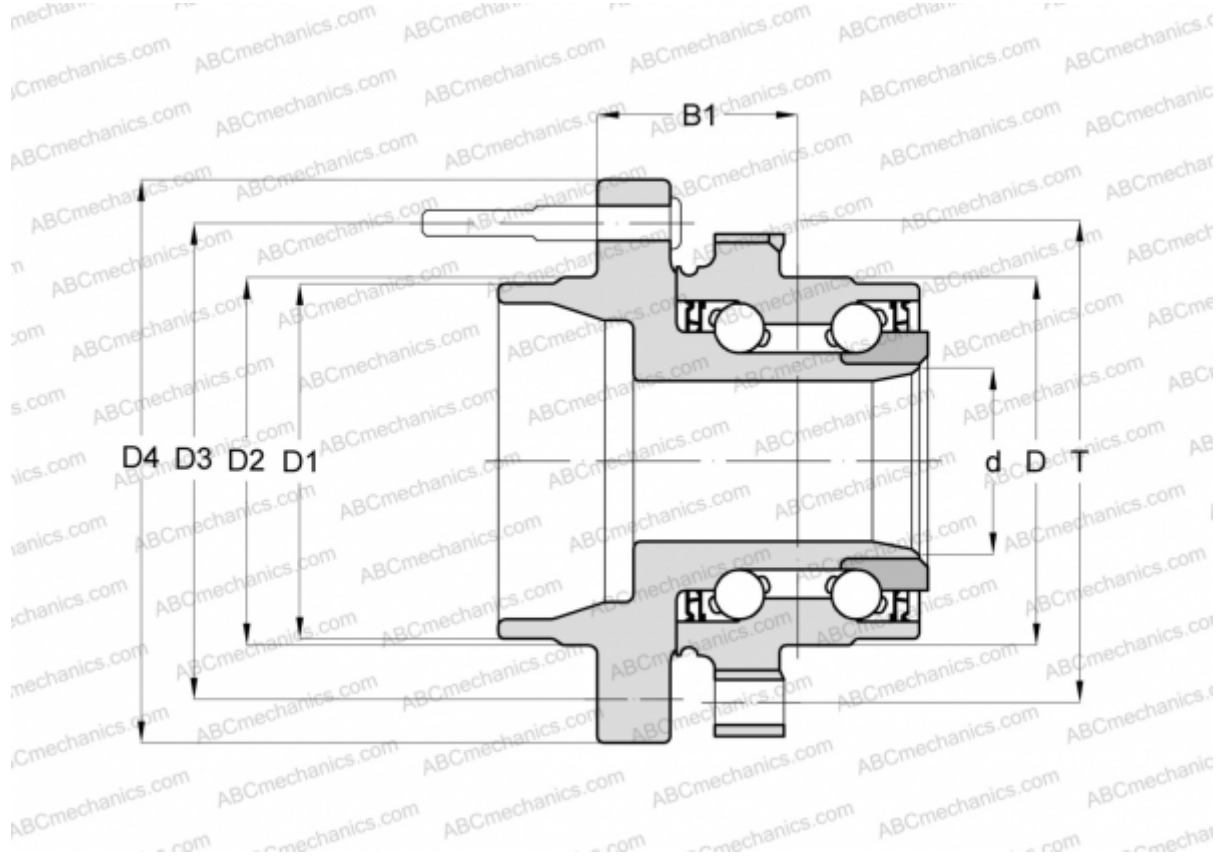

BR930763 SKF

Angular contact ball bearings

TYPE: Ball bearings, Angular contact ball bearing, Double row, Hub bearing (unit), Generation 3

Technical specification

DIMENSIONS, MM

D	74,000
D1	56,000
D2	64,000
D3	100,000
D4	137,490
B1	32,000
T	93,000