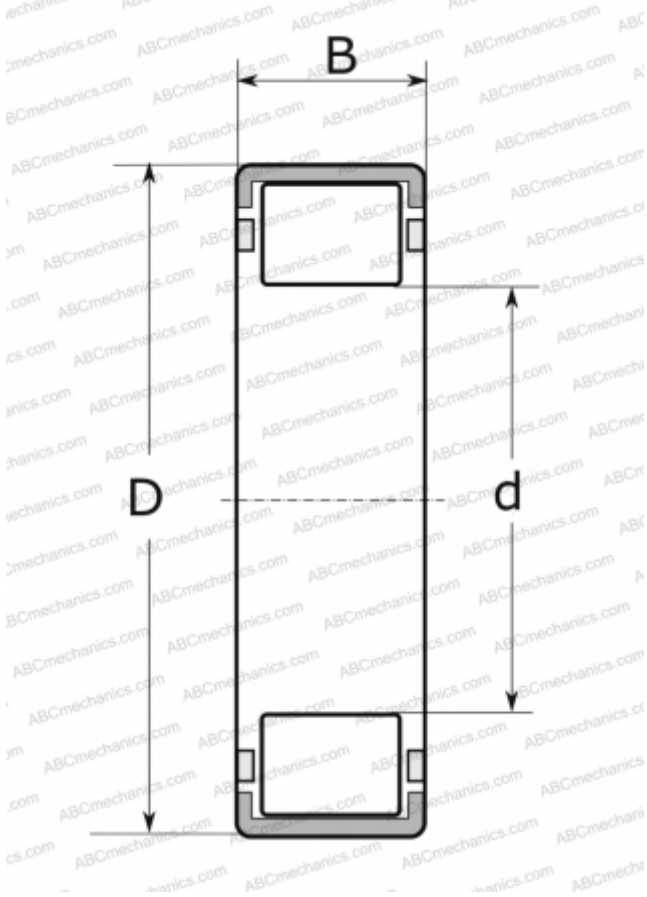

713002610 FAG

Cylindrical roller bearings

TYPE: Roller bearings, Cylindrical roller bearings, Single row, Hub unit, Without an inner ring

Technical specification

DIMENSIONS, MM

d	35,000
D	62,000
B	19,000

MANUFACTURER