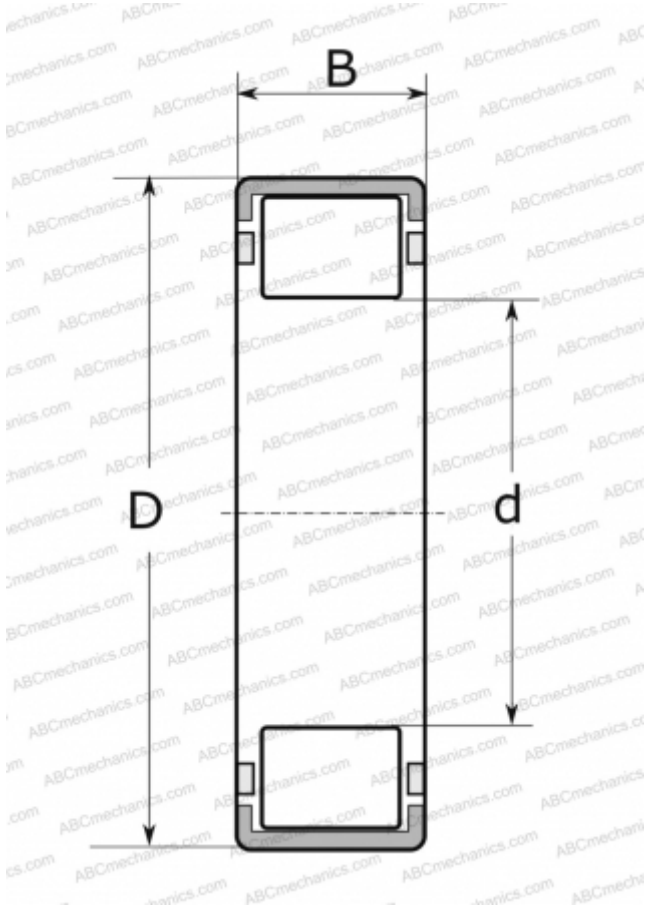

FC67147 FAG

Cylindrical roller bearings

TYPE: Roller bearings, Cylindrical roller bearings, Single row, Hub unit, Without an inner ring

Technical specification

DIMENSIONS, MM

d	35,611
D	57,201
B	17,729

MANUFACTURER