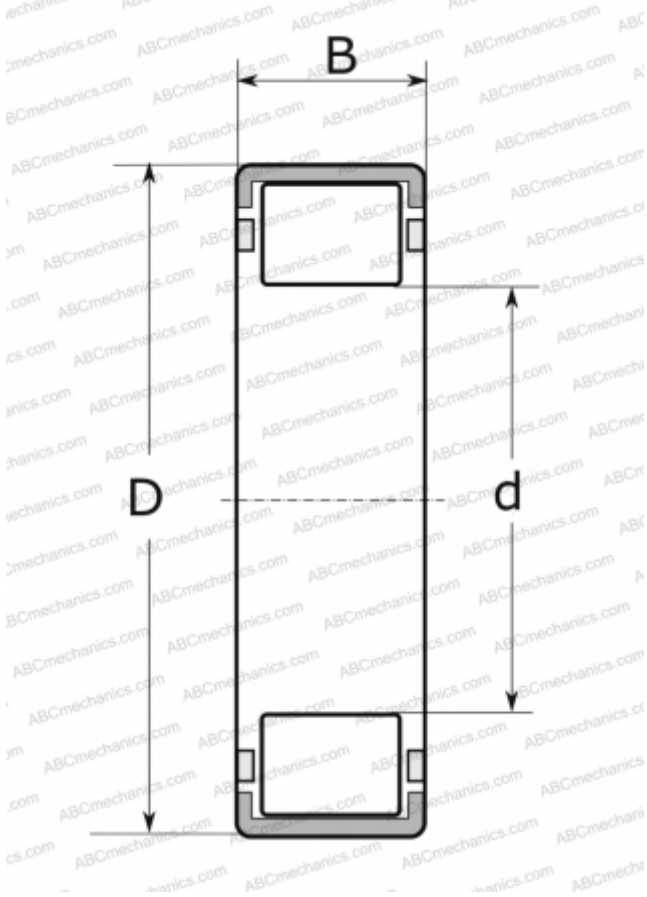

1L2Z3A379AA OEM

Cylindrical roller bearings

TYPE: Roller bearings, Cylindrical roller bearings, Single row, Hub unit, Without an inner ring

Technical specification

DIMENSIONS, MM

d	35,611
D	57,201
B	17,729