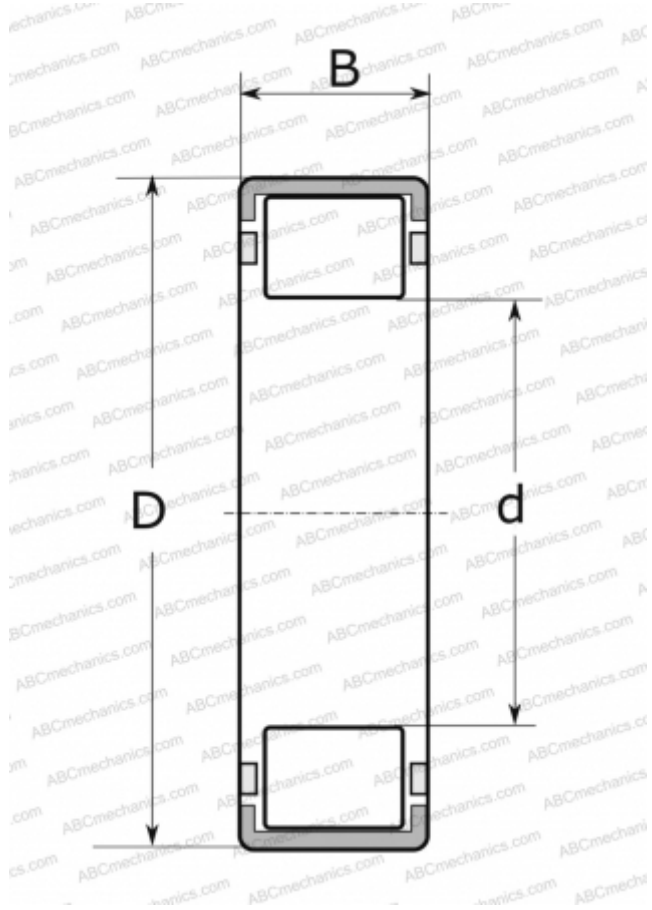

5707 TIMKEN

Cylindrical roller bearings

TYPE: Roller bearings, Cylindrical roller bearings, Single row, Hub unit, Without an inner ring

Technical specification

DIMENSIONS, MM

d	35,611
D	57,201
B	17,729

MANUFACTURER