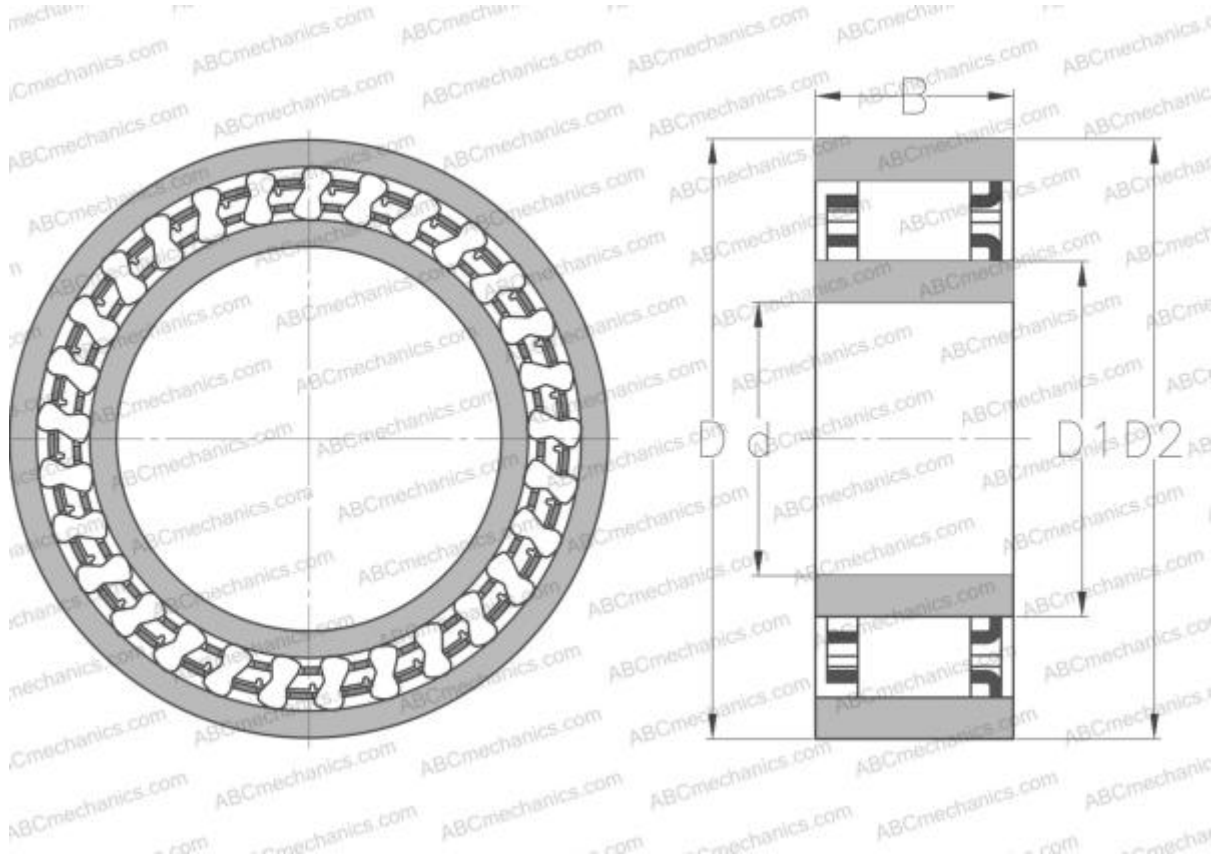

DC2222G-N ABC

Freewheel

TYPE: Freewheel, Built-in freewheels, Freewheel cage without inner and outer races

Technical specification

DIMENSIONS, MM

d	15,000
D	50,000
D1	22,225
D2	38,885
B	10,000

MANUFACTURER [ABC](#)

INTERCHANGE

STIEBER	DC2222G-N
C.T.S.	GP2222G
RINGSPANN	BWX133590