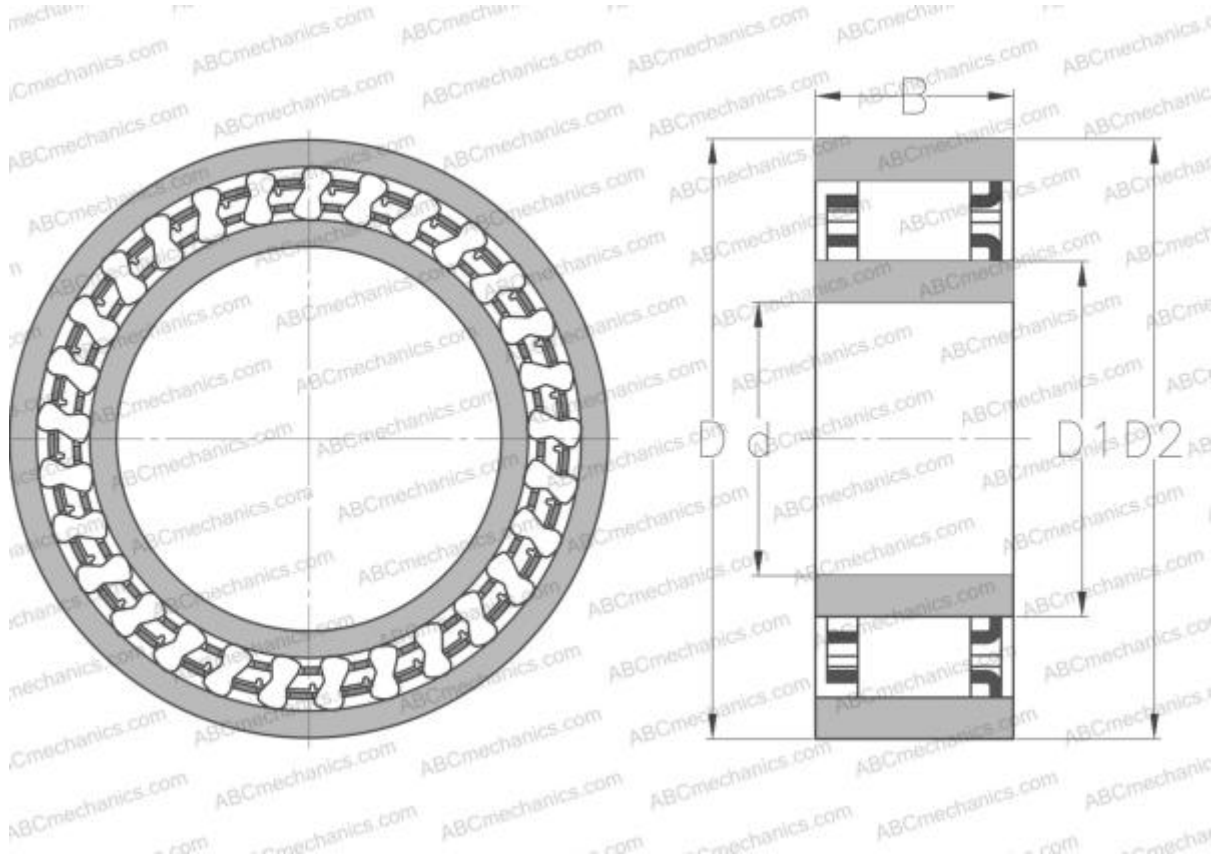

DC2222G-N STIEBER

Freewheel

TYPE: Freewheel, Built-in freewheels, Freewheel cage without inner and outer races

Technical specification

DIMENSIONS, MM

d	15,000
D	50,000
D1	22,225
D2	38,885
B	10,000

MANUFACTURER [STIEBER](#)

INTERCHANGE

ABC	DC2222G-N
C.T.S.	GP2222G
RINGSPANN	BW133590