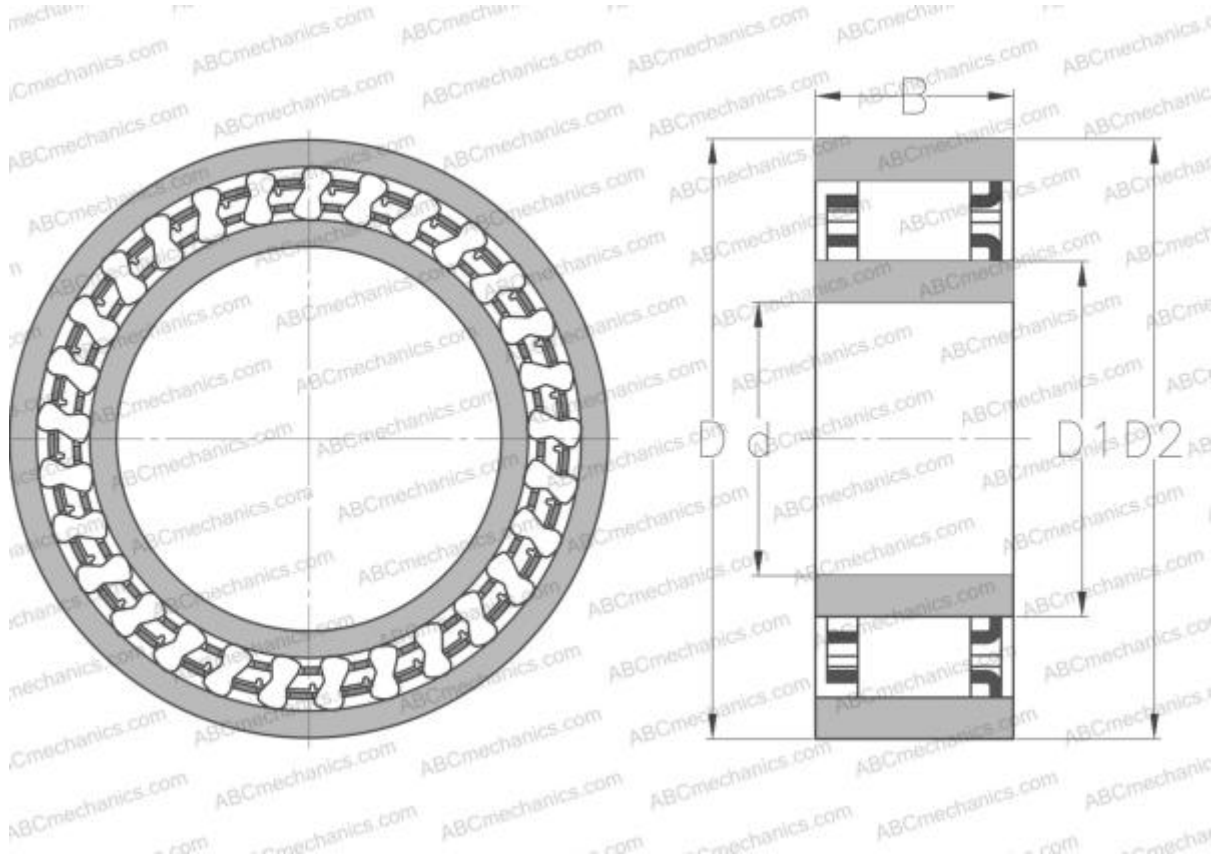

## GP2222G C.T.S.

Freewheel

TYPE: Freewheel, Built-in freewheels, Freewheel cage without inner and outer races

### Technical specification

#### DIMENSIONS, MM

d	15,000
D	50,000
D1	22,225
D2	38,885
B	10,000

**MANUFACTURER** [C.T.S.](#)