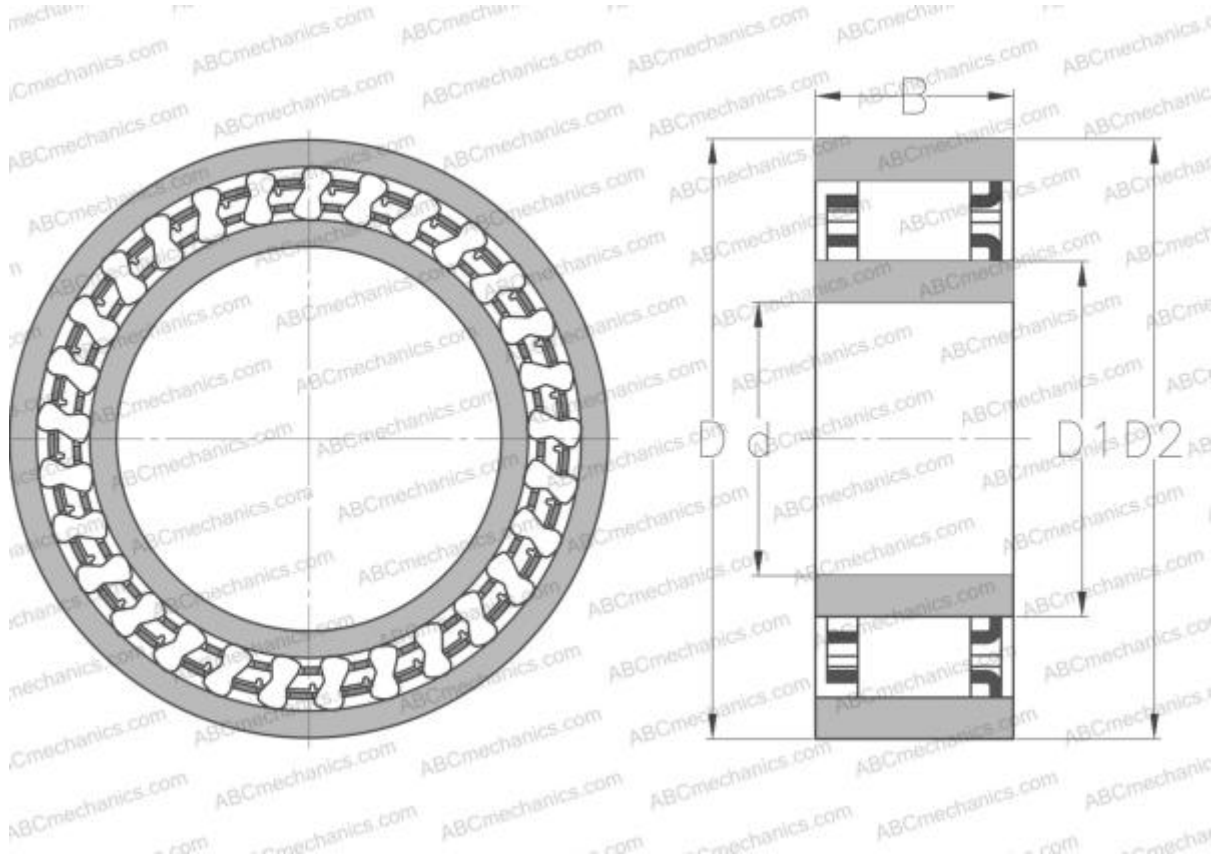

DC2776-N ABC

Freewheel

TYPE: Freewheel, Built-in freewheels, Freewheel cage without inner and outer races

Technical specification

DIMENSIONS, MM

d	18,000
D	58,000
D1	27,762
D2	44,422
B	13,500

MANUFACTURER [ABC](#)

INTERCHANGE

STIEBER	DC2776-N
C.T.S.	GP2776
RINGSPANN	BW13143