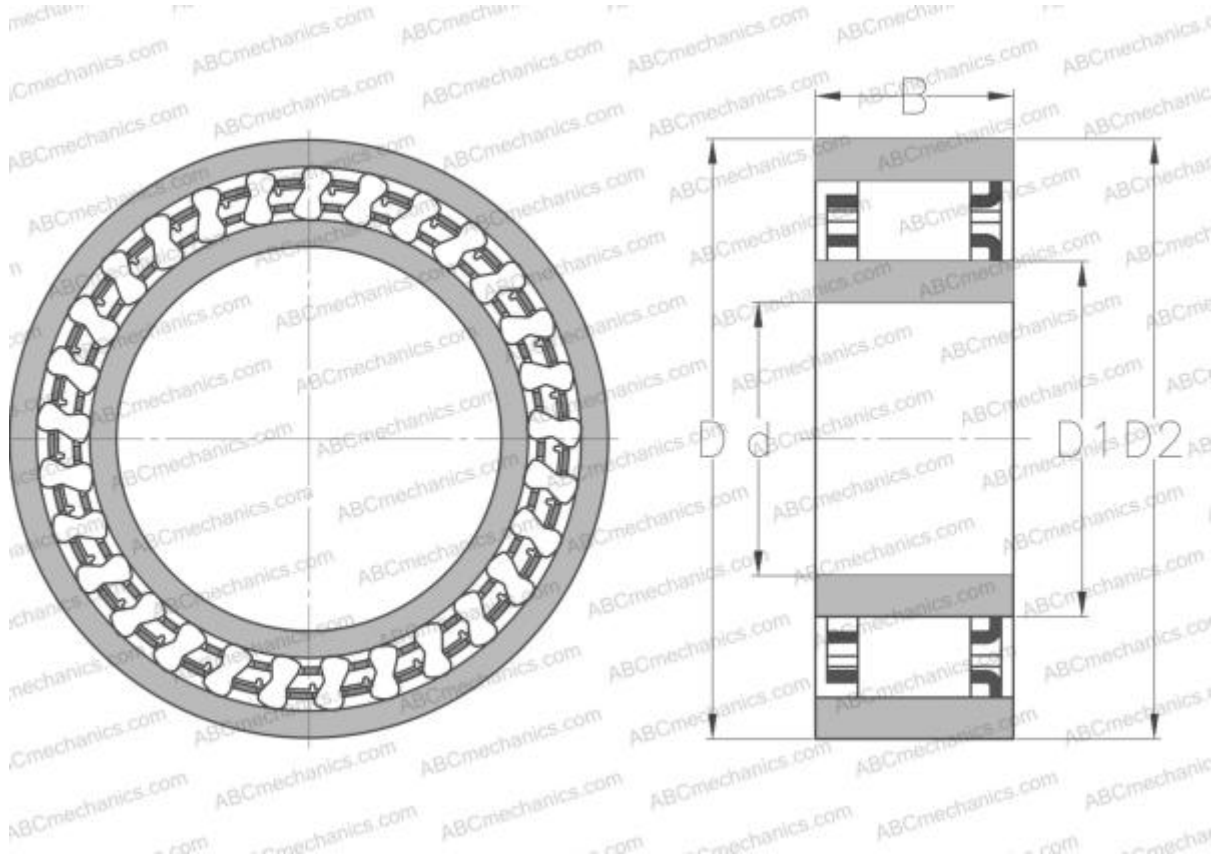

BWX13143 RINGSPANN

Freewheel

TYPE: Freewheel, Built-in freewheels, Freewheel cage without inner and outer races

Technical specification

DIMENSIONS, MM

| | |
|----|--------|
| d | 18,000 |
| D | 58,000 |
| D1 | 27,762 |
| D2 | 44,422 |
| B | 13,500 |